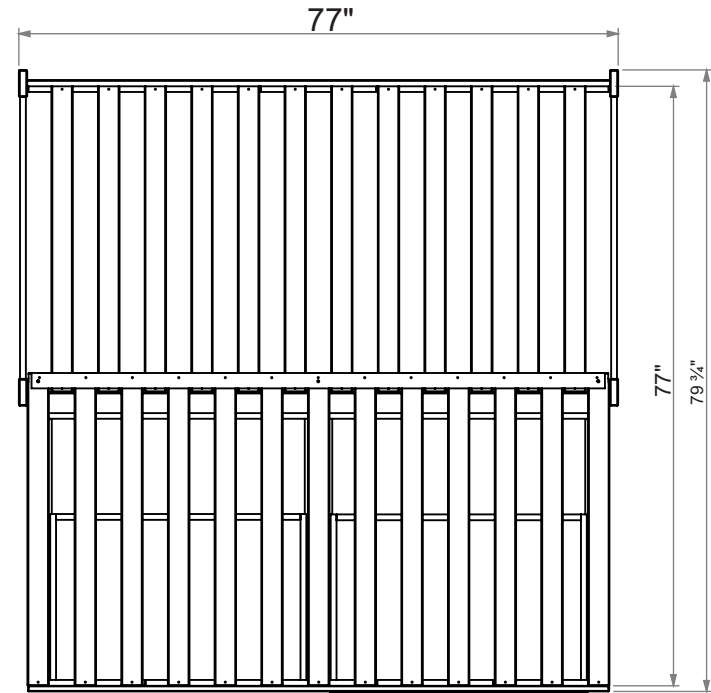

Melody Day Bed- AJME10XX

Frontal View

Top View

Side View