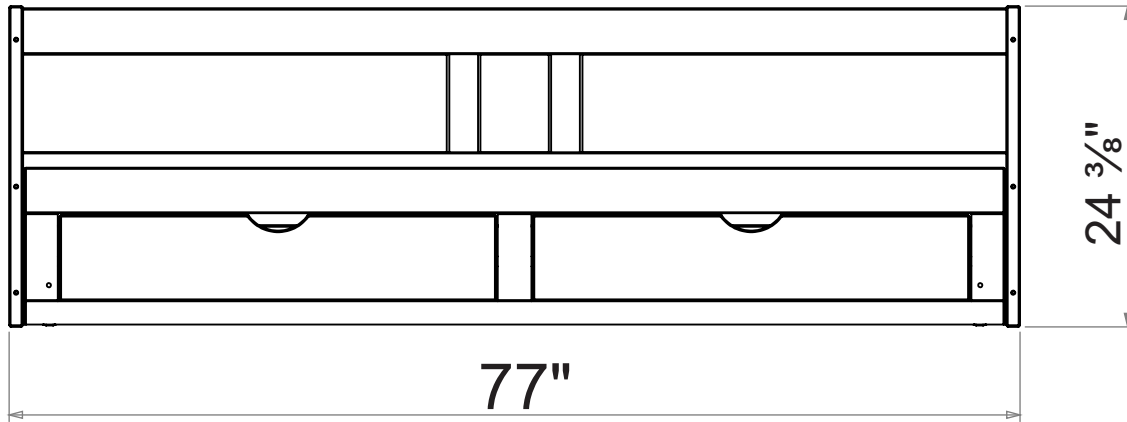

Melody Day Bed- AJME10XX

Frontal View

Top View

Side View