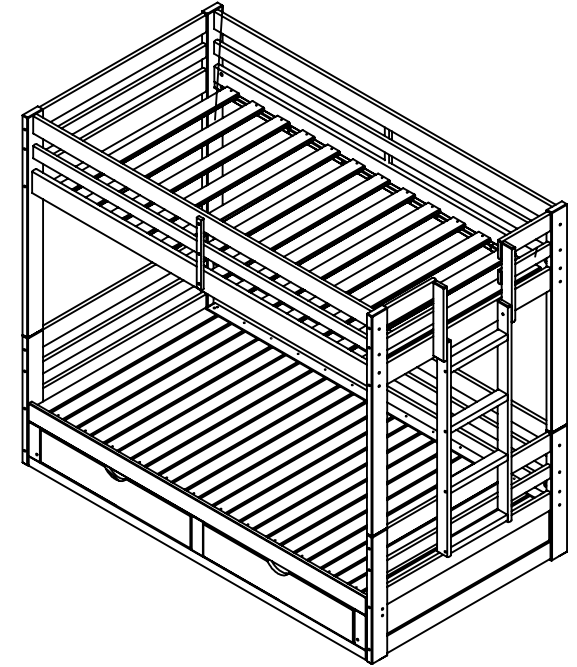

JR LOFT BED + DAYBED WITH KING CONV. AJJP0080 / AJJP00WH

- Stamped pieces
- Composite wood (MDF/Hardwood)

JR LOFT BED + DAYBED WITH KING CONV.

AJJP00P0

- Stamped pieces
- Composite wood (MDF/Hardwood)

JR LOFT BED - AJJP00XXA

Side View

Front View

Top View

DAYBED WITH KING CONVERSION - AJJP00XXB - C

Front View

Side View

Top View

TWIN / KING BUNK BED

Front View

Side View

Top View