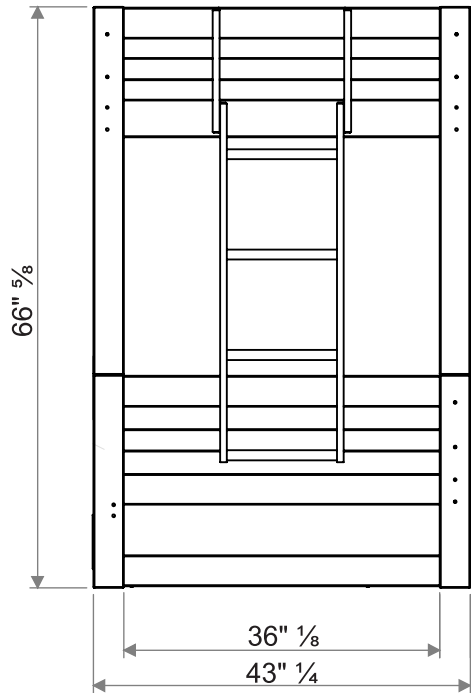

Side View

Front View

Top View

DAYBED WITH KING CONVERSION - AJJP00XXB - C

Front View

Side View

Top View

TWIN / KING BUNK BED

Front View

Side View

Top View