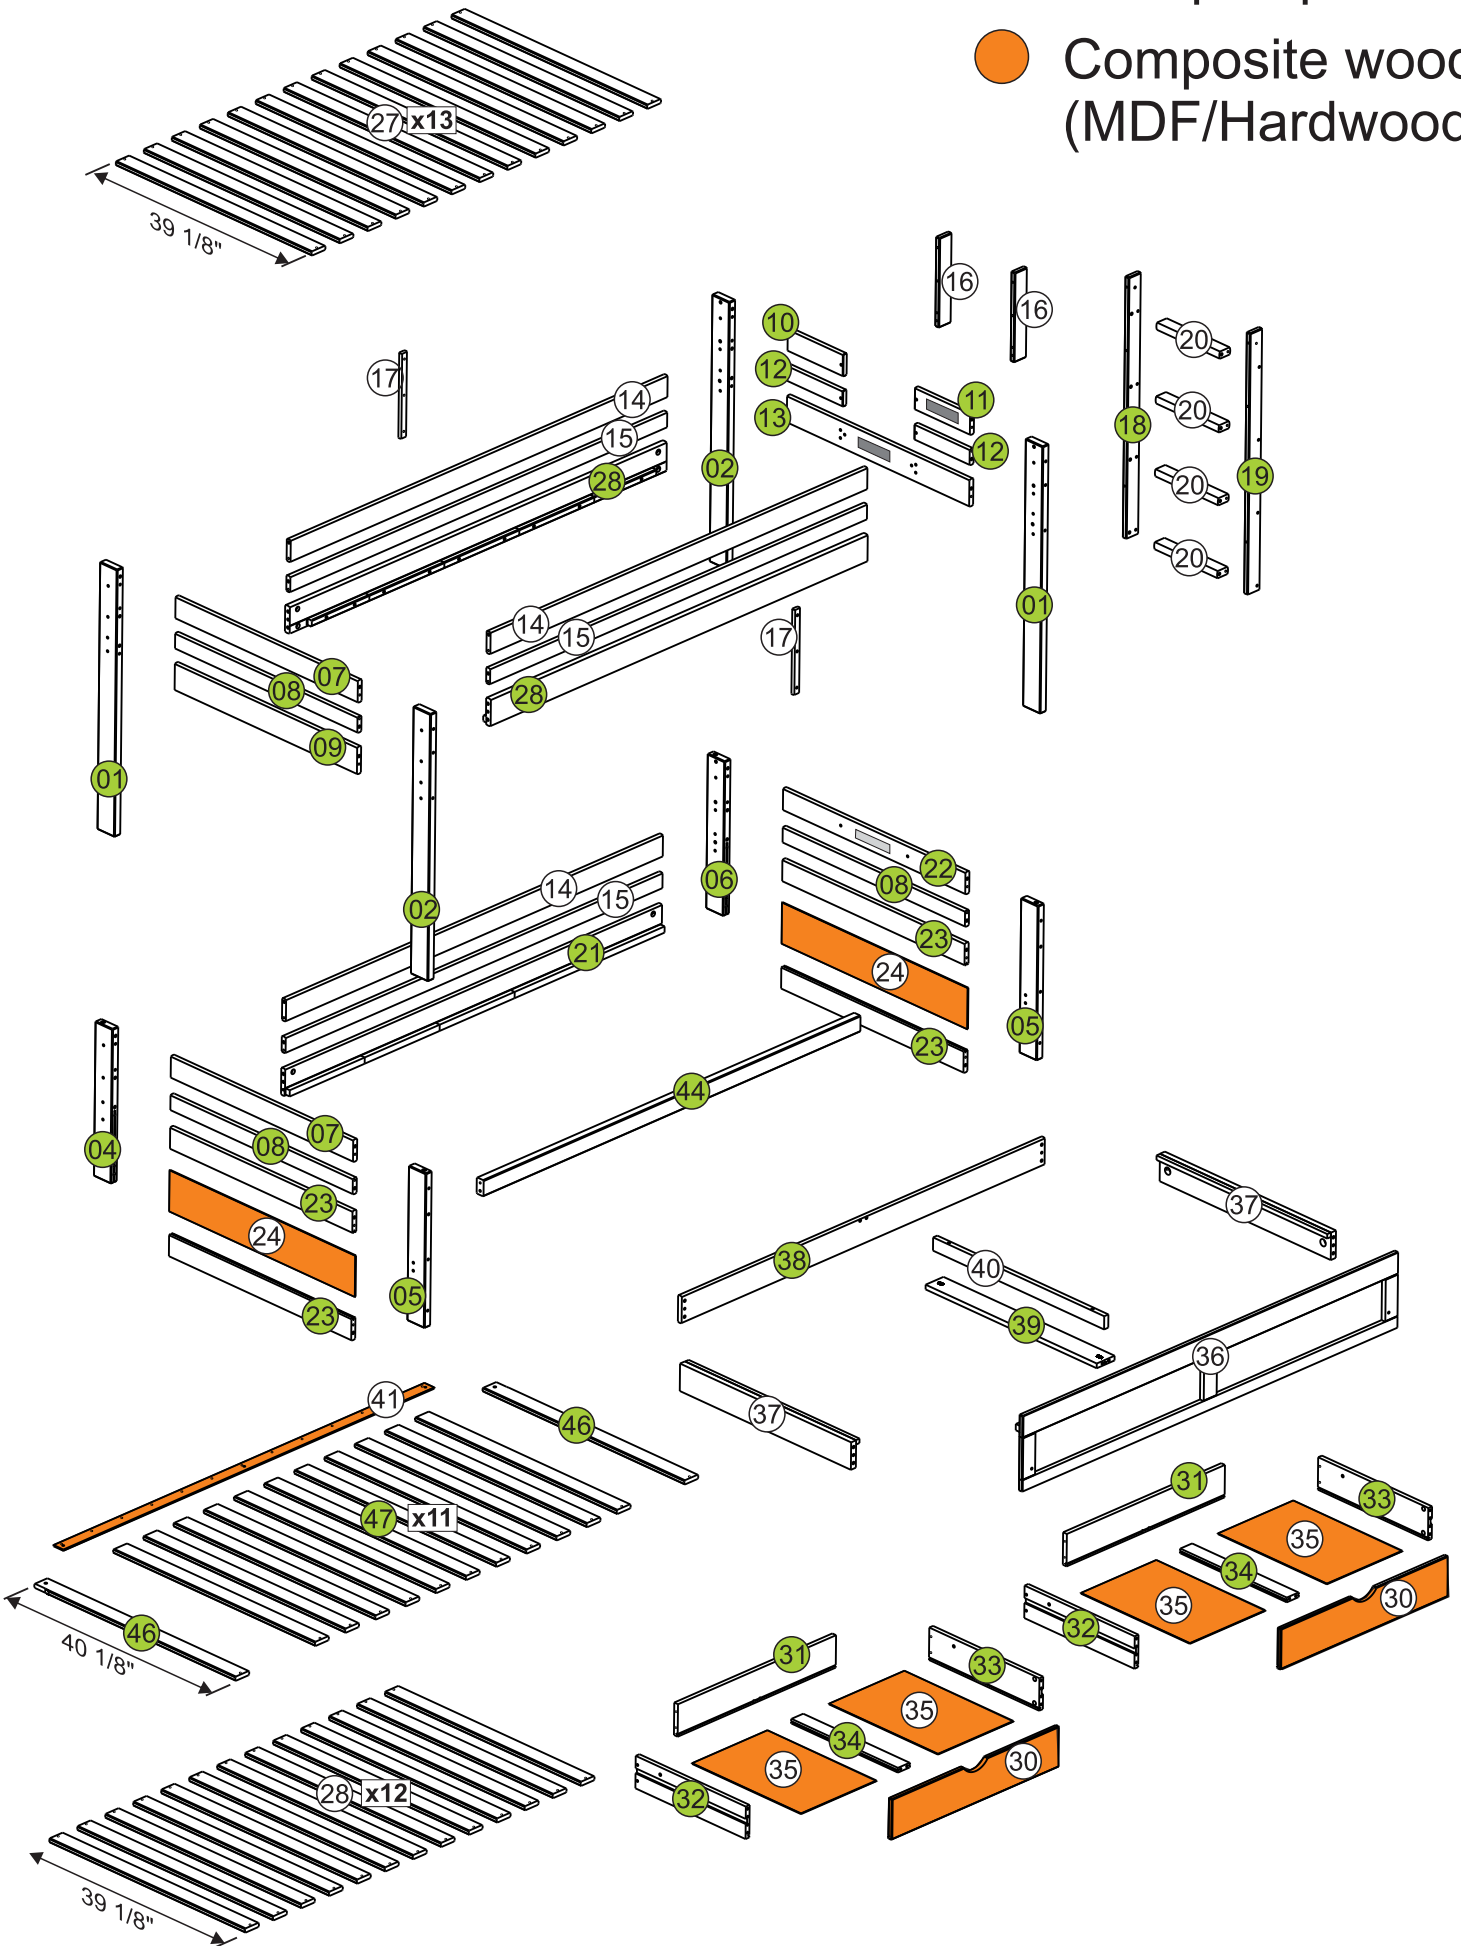

JR LOFT BED + DAYBED WITH KING CONV. AJJP0080 / AJJP00WH

- Stamped pieces
- Composite wood (MDF/Hardwood)

JR LOFT BED + DAYBED WITH KING CONV.

AJJP00P0

- Stamped pieces
- Composite wood (MDF/Hardwood)

JR LOFT BED - AJJP00XXA

Side View

Front View

Top View

DAYBED WITH KING CONVERSION - AJJP00XXB - C

Front View

Side View

Top View

TWIN / KING BUNK BED

Front View

Side View

Top View