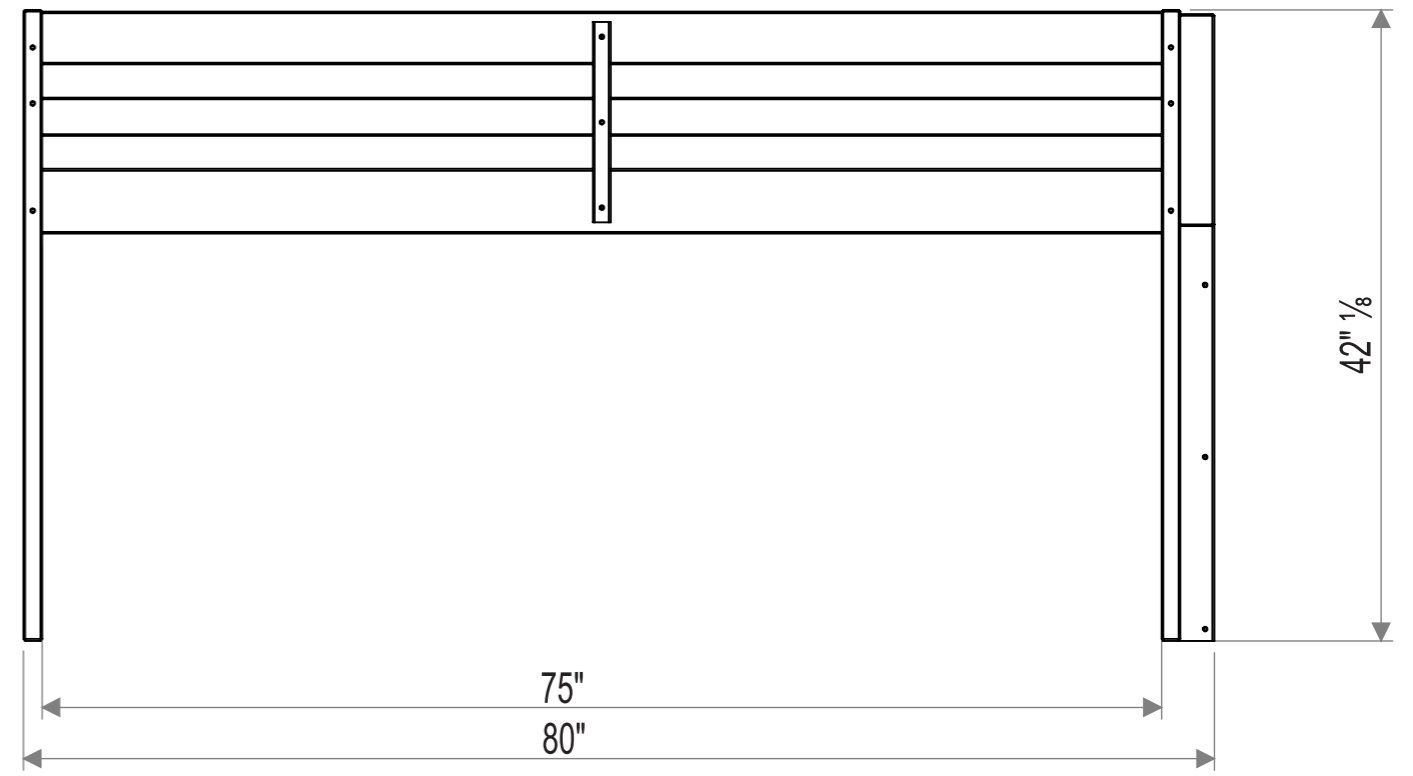

JR LOFT BED + DAYBED WITH KING CONV. AJJP0080 / AJJP00WH

- Stamped pieces
- Composite wood (MDF/Hardwood)

JR LOFT BED + DAYBED WITH KING CONV.

AJJP00P0

- Stamped pieces
- Composite wood (MDF/Hardwood)

JR LOFT BED - AJJP00XXA

Side View

Front View

Top View

DAYBED WITH KING CONVERSION - AJJP00XXB - C

Front View

Side View

Top View

TWIN / KING BUNK BED

Front View

Side View

Top View