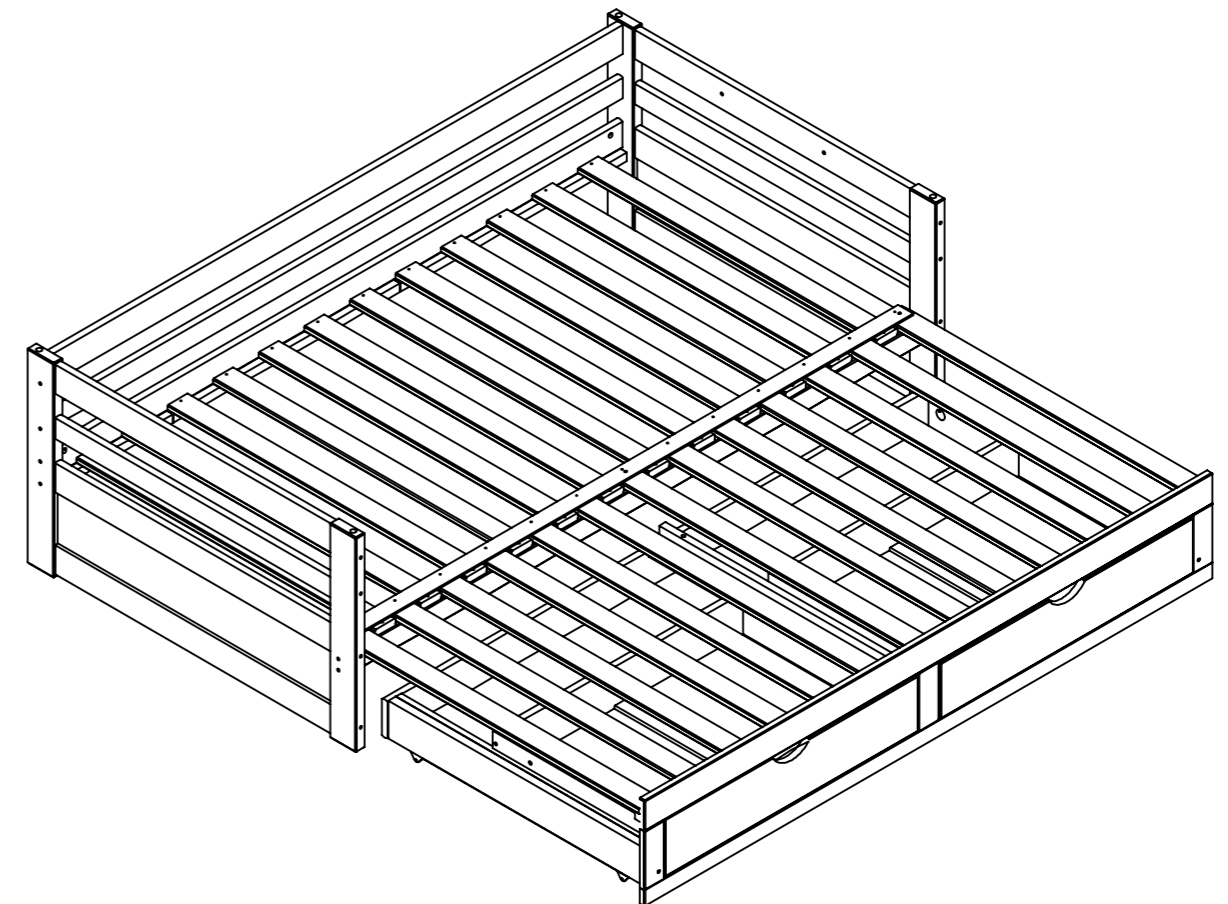

JR LOFT BED + DAYBED WITH KING CONV. AJJP0080 / AJJP00WH

- Stamped pieces
- Composite wood (MDF/Hardwood)

JR LOFT BED + DAYBED WITH KING CONV.

AJJP00P0

- Stamped pieces
- Composite wood (MDF/Hardwood)

JR LOFT BED - AJJP00XXA

Side View

Front View

Top View

DAYBED WITH KING CONVERSION - AJJP00XXB - C

Front View

Side View

Top View

TWIN / KING BUNK BED

Front View

Side View

Top View