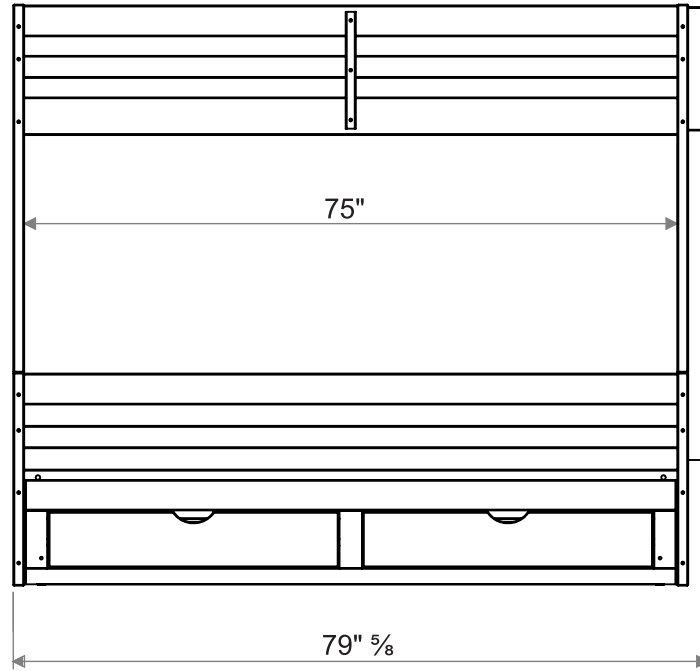

Side View

Front View

Top View

DAYBED WITH KING CONVERSION - AJJP00XXB - C

Front View

Side View

Top View

TWIN / KING BUNK BED

Front View

Side View

Top View