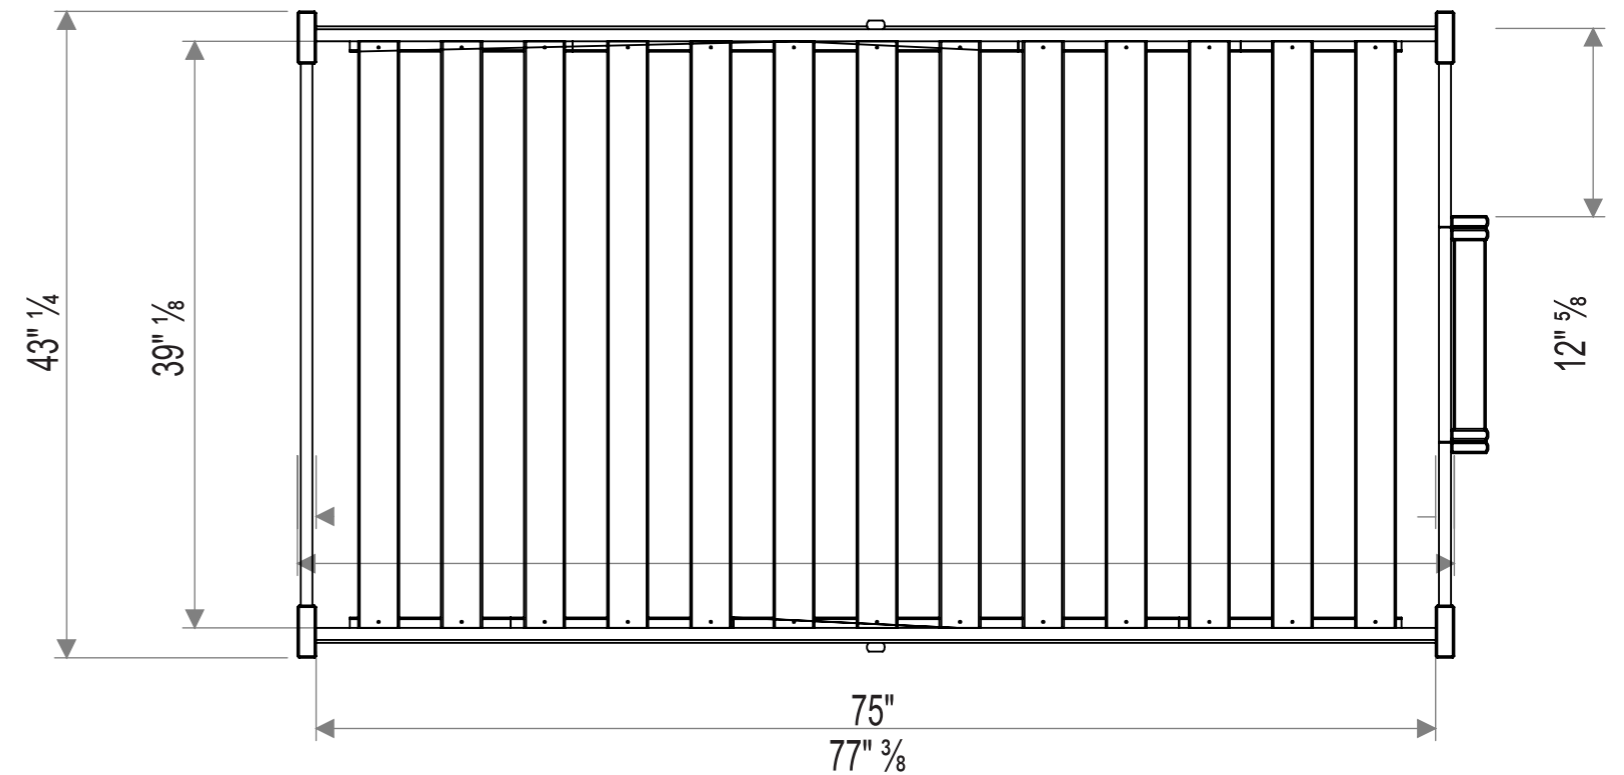

JR LOFT BED + DAYBED WITH KING CONV. AJJP0080 / AJJP00WH

- Stamped pieces
- Composite wood (MDF/Hardwood)

JR LOFT BED + DAYBED WITH KING CONV.

AJJP00P0

- Stamped pieces
- Composite wood (MDF/Hardwood)

JR LOFT BED - AJJP00XXA

Side View

Front View

Top View

DAYBED WITH KING CONVERSION - AJJP00XXB - C

Front View

Side View

Top View

TWIN / KING BUNK BED

Front View

Side View

Top View