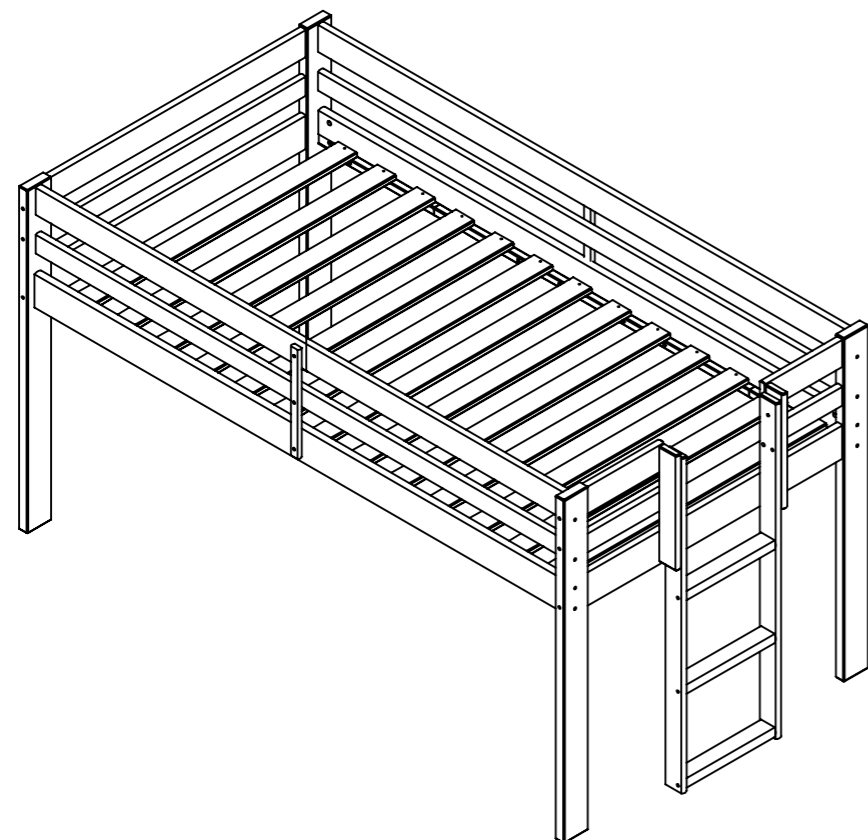

JR LOFT BED + DAYBED WITH KING CONV. AJJP0080 / AJJP00WH

- Stamped pieces
- Composite wood (MDF/Hardwood)

JR LOFT BED + DAYBED WITH KING CONV.

AJJP00P0

- Stamped pieces
- Composite wood (MDF/Hardwood)

JR LOFT BED - AJJP00XXA

Side View

Front View

Top View

DAYBED WITH KING CONVERSION - AJJP00XXB - C

Front View

Side View

Top View

TWIN / KING BUNK BED

Front View

Side View

Top View