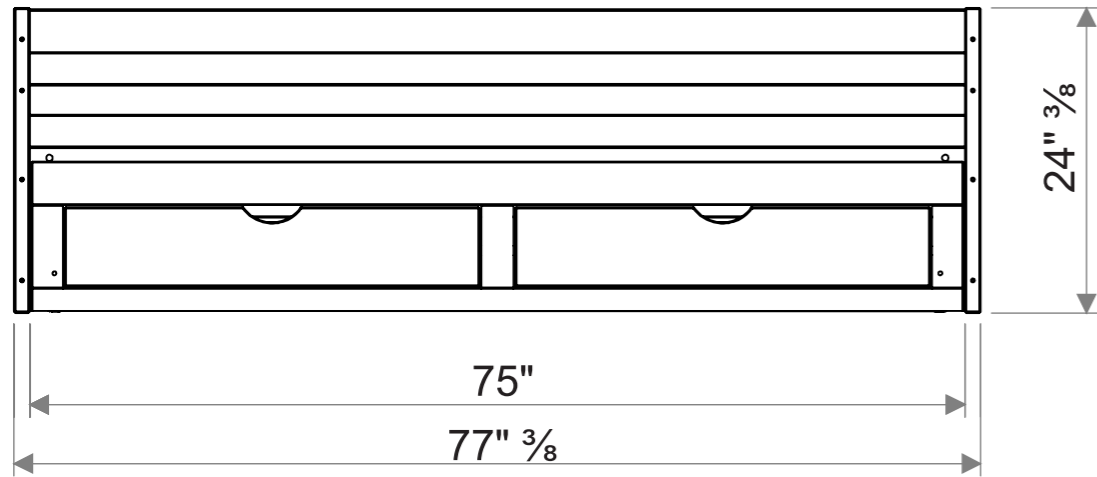

Side View

Front View

Top View

DAYBED WITH KING CONVERSION - AJJP00XXB - C

Front View

Side View

Top View

TWIN / KING BUNK BED

Front View

Side View

Top View