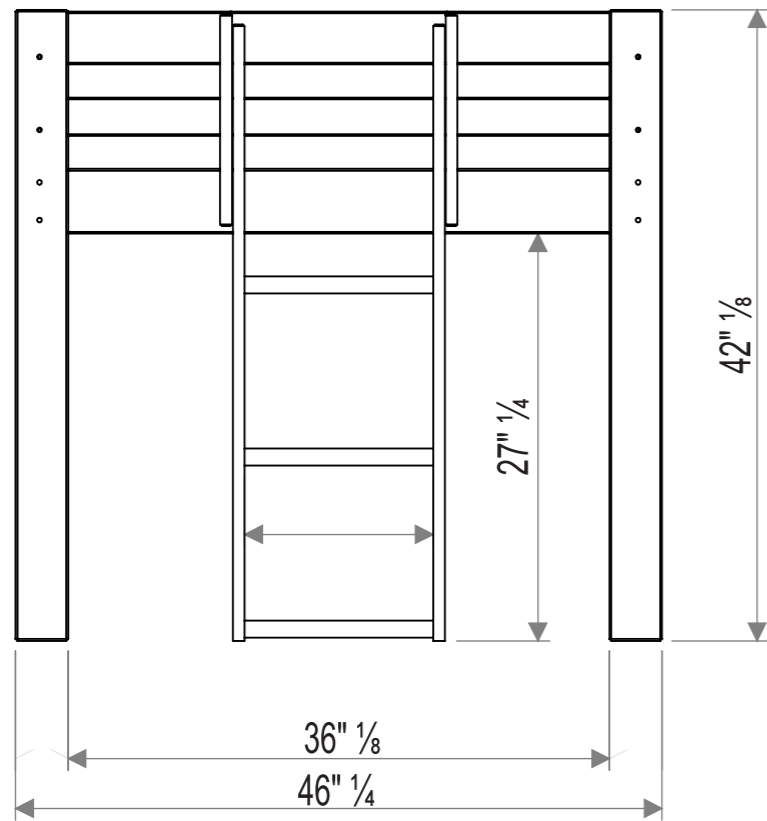

JR LOFT BED + DAYBED WITH KING CONV. AJJP0080 / AJJP00WH

- Stamped pieces
- Composite wood (MDF/Hardwood)

JR LOFT BED + DAYBED WITH KING CONV.

AJJP00P0

- Stamped pieces
- Composite wood (MDF/Hardwood)

JR LOFT BED - AJJP00XXA

Side View

Front View

Top View

DAYBED WITH KING CONVERSION - AJJP00XXB - C

Front View

Side View

Top View

TWIN / KING BUNK BED

Front View

Side View

Top View