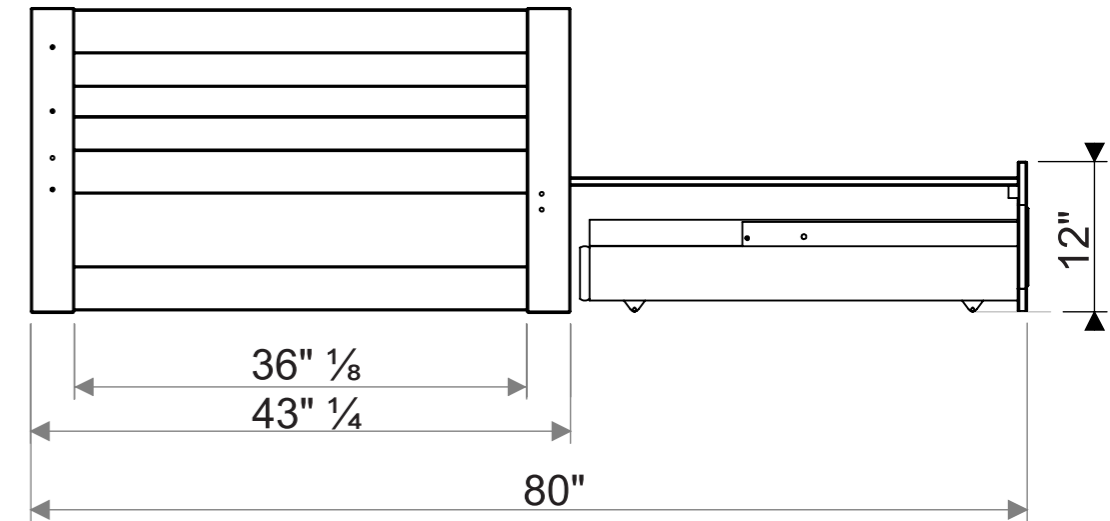

Side View

Front View

Top View

DAYBED WITH KING CONVERSION - AJJP00XXB - C

Front View

Side View

Top View

TWIN / KING BUNK BED

Front View

Side View

Top View