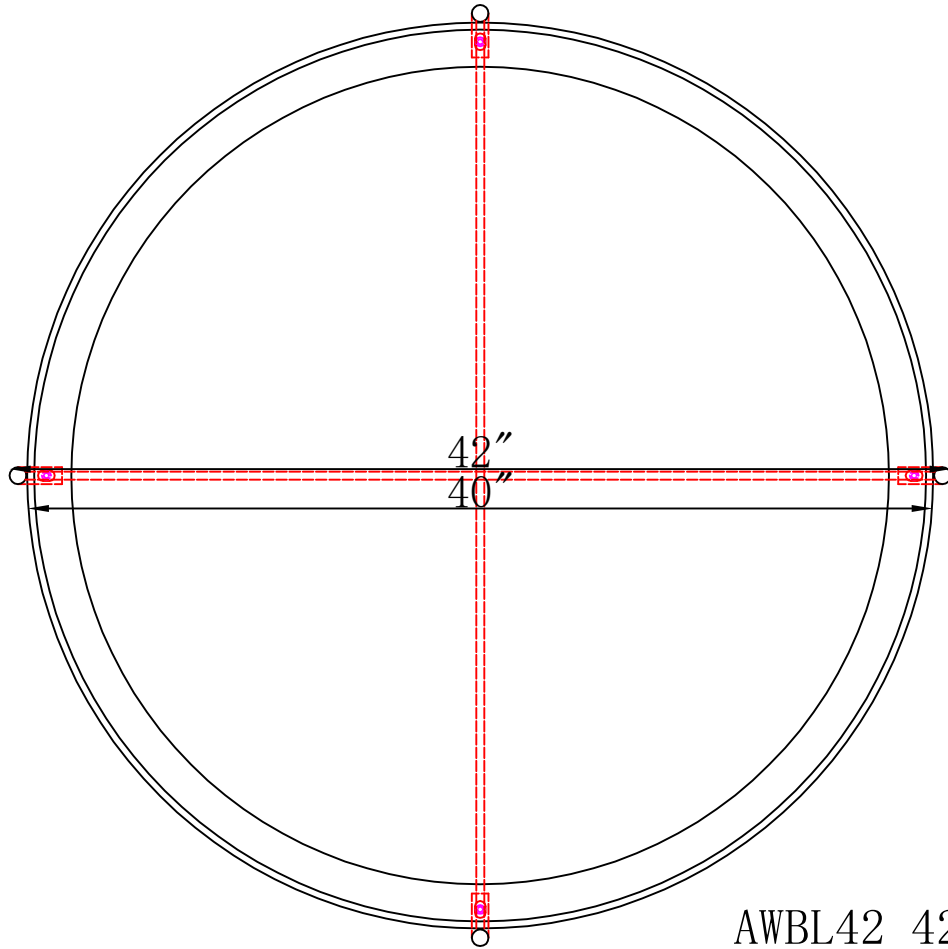

AWBL42 42" Diameter Coffee Table

TOP VIEW

SIDE VIEW

AWBL42 42" Diameter Coffee Table