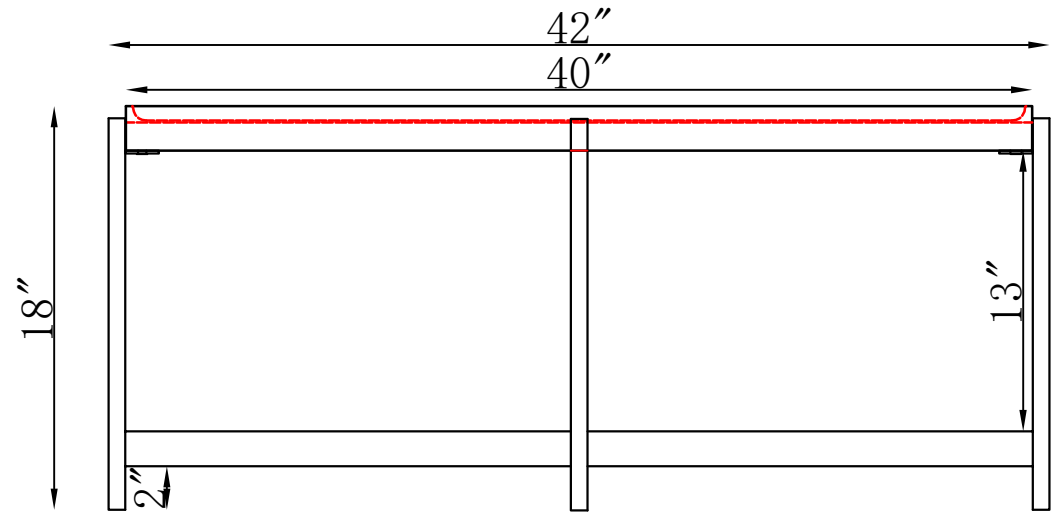

AWBL42 42" Diameter Coffee Table

TOP VIEW

SIDE VIEW

AWBL42 42" Diameter Coffee Table