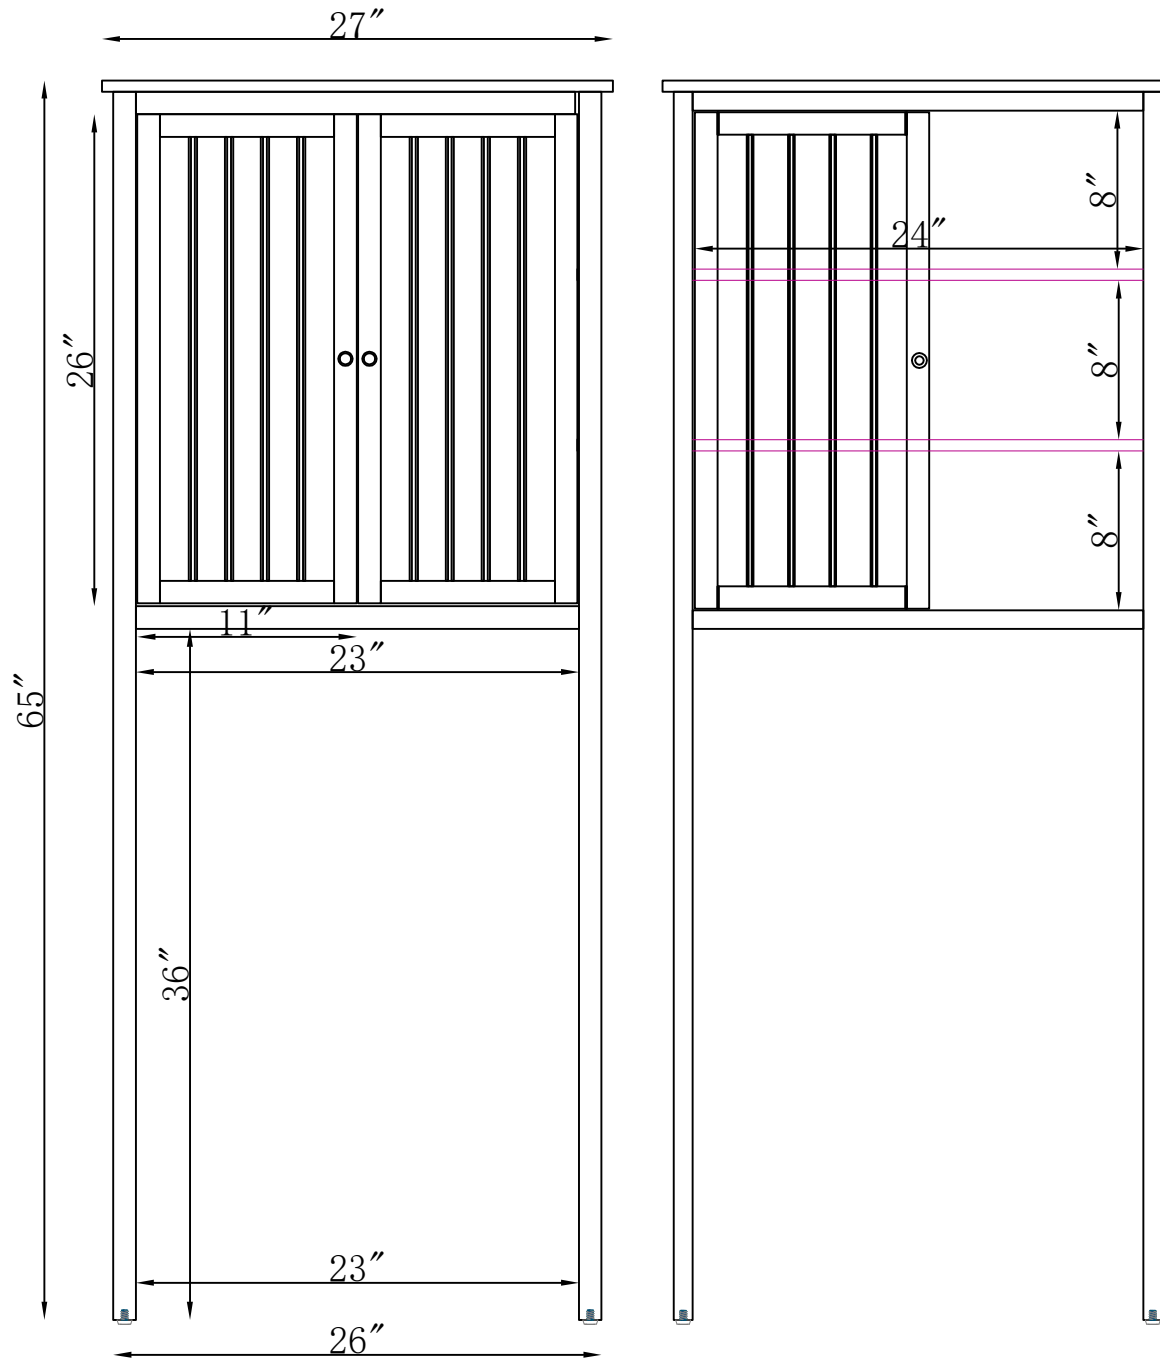

FRONT VIEW

SIDE VIEW

AND071WH OVER TOILET HUTCH WITH 2 DOORS