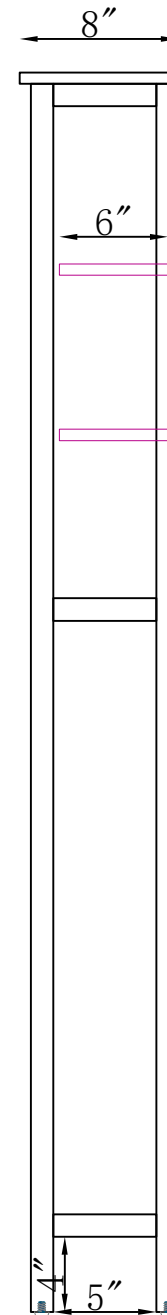

FRONT VIEW

SIDE VIEW

AND071WH OVER TOILET HUTCH WITH 2 DOORS