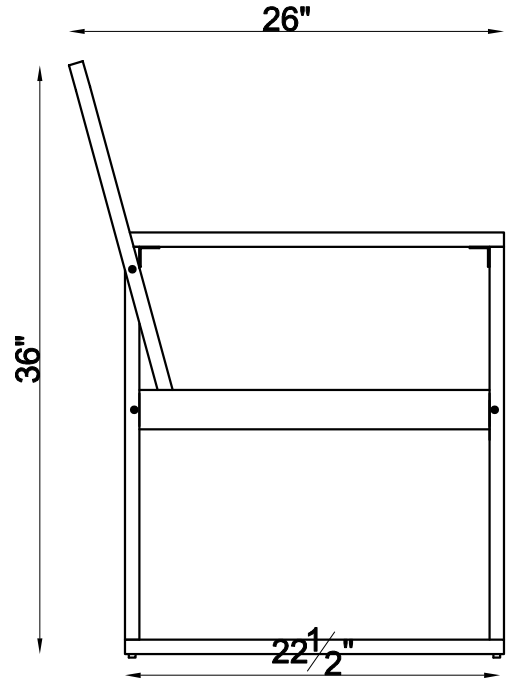

FRONT VIEW

SIDE VIEW

CUSHION

SEAT

ANWT04EBO DINING CHAIR