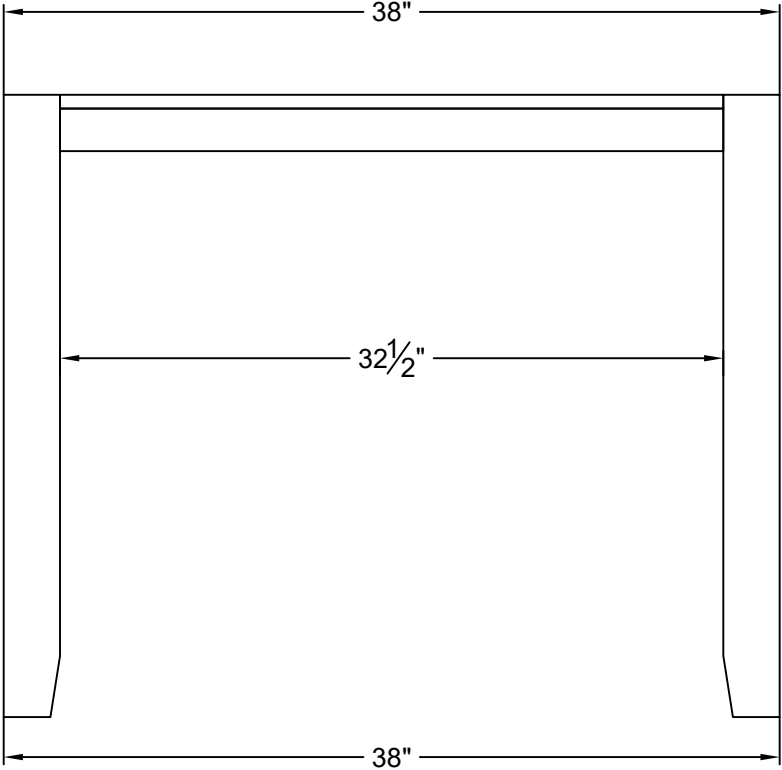

FRONT VIEW

SIDE VIEW

ANNP1771\_48" x 38" x 30" LOFT DINING TABLE