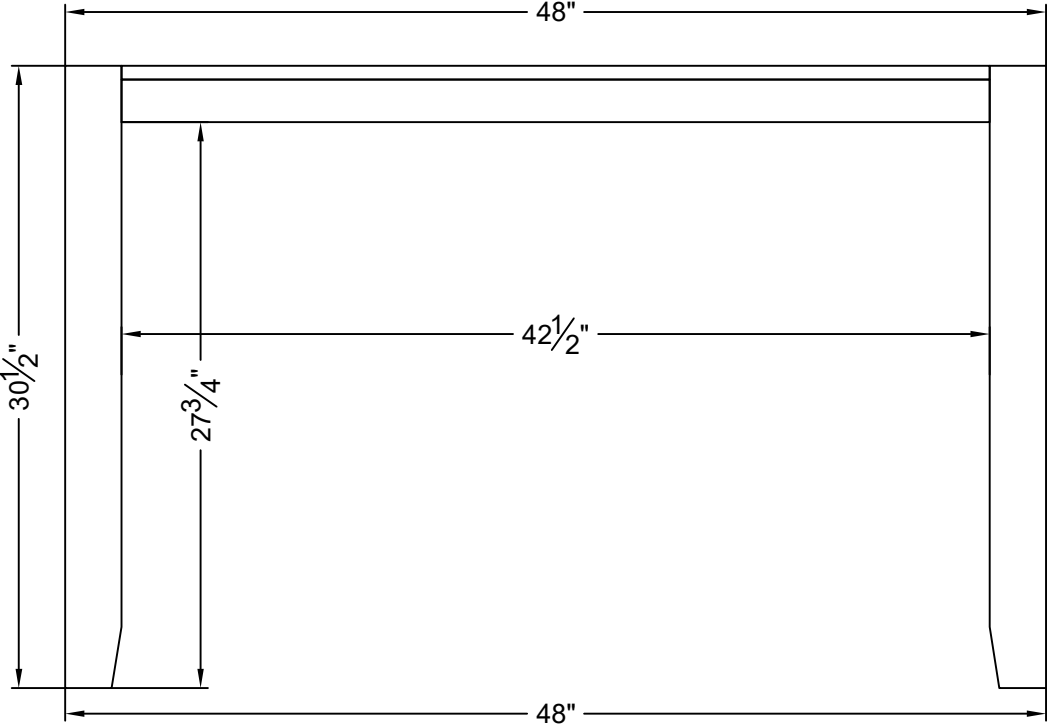

FRONT VIEW

SIDE VIEW

ANNP1771\_48" x 38" x 30" LOFT DINING TABLE