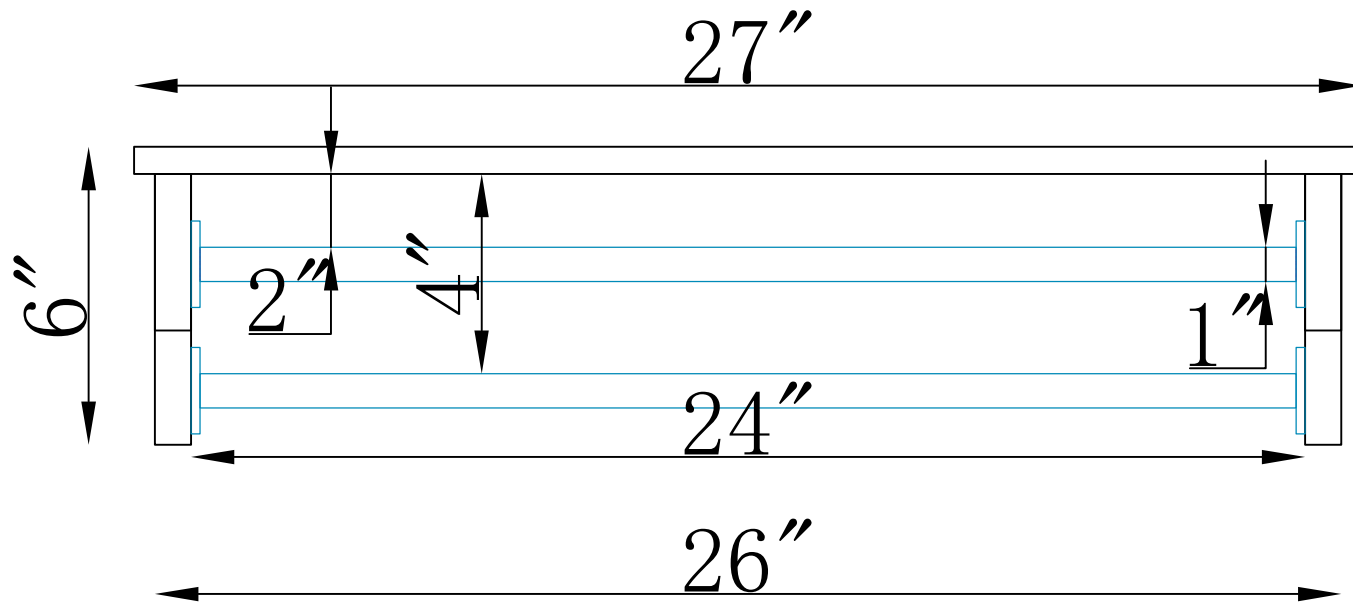

FRONT VIEW

SIDE VIEW

AND074WH BATHROOM SHELF WITH 2 TOWEL RODS