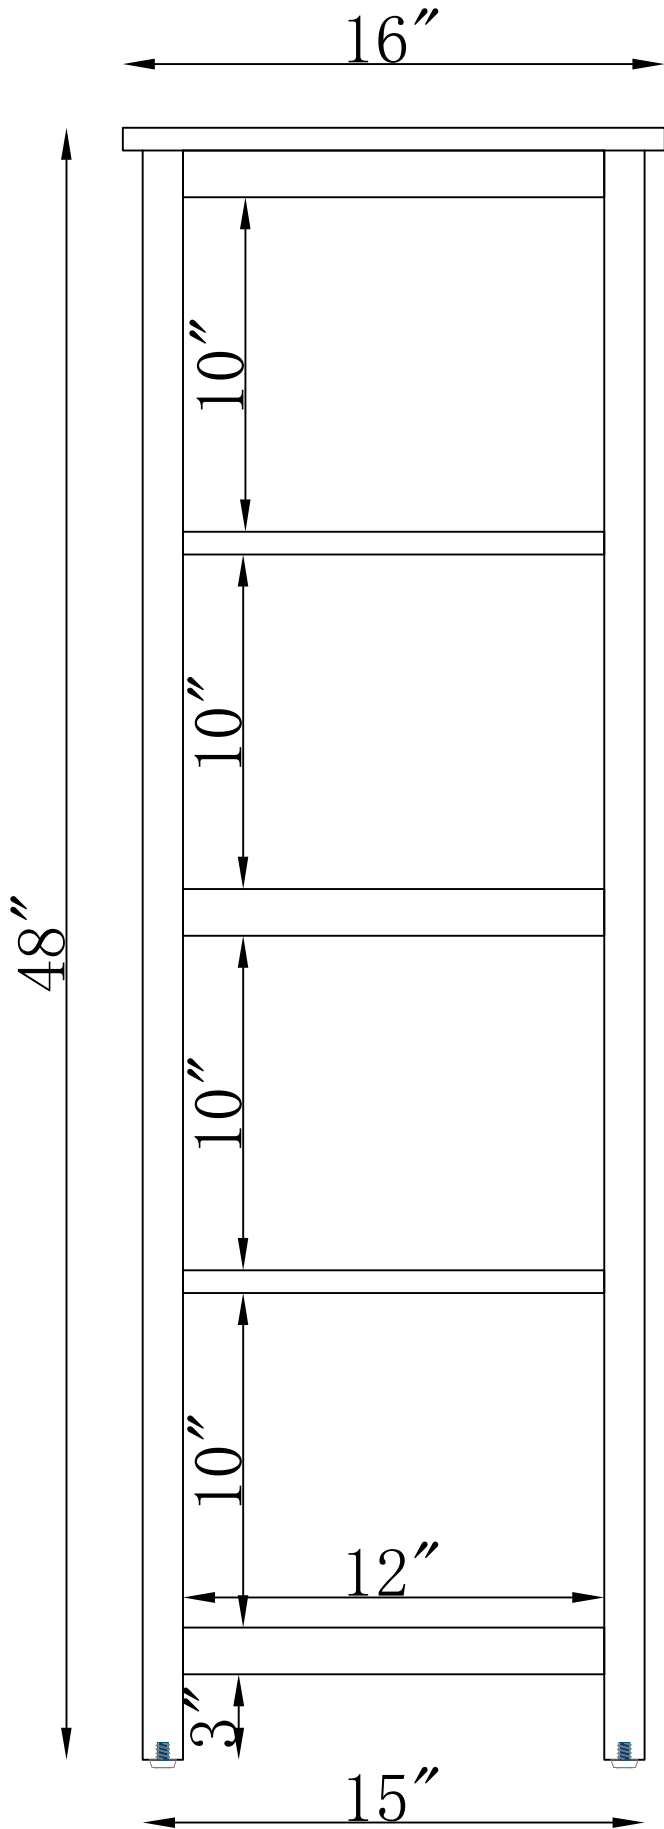

# FRONT VIEW

# SIDE VIEW

ANCT72WH BATH TALL STORAGE SHELF