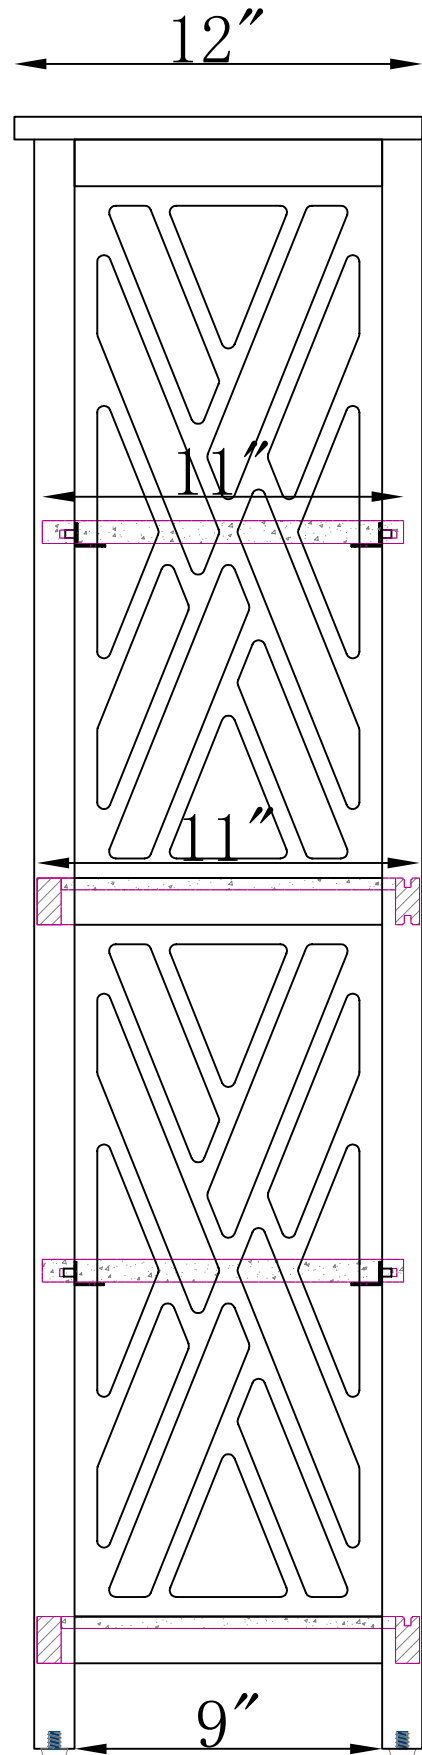

# FRONT VIEW

# SIDE VIEW

ANCT72WH BATH TALL STORAGE SHELF