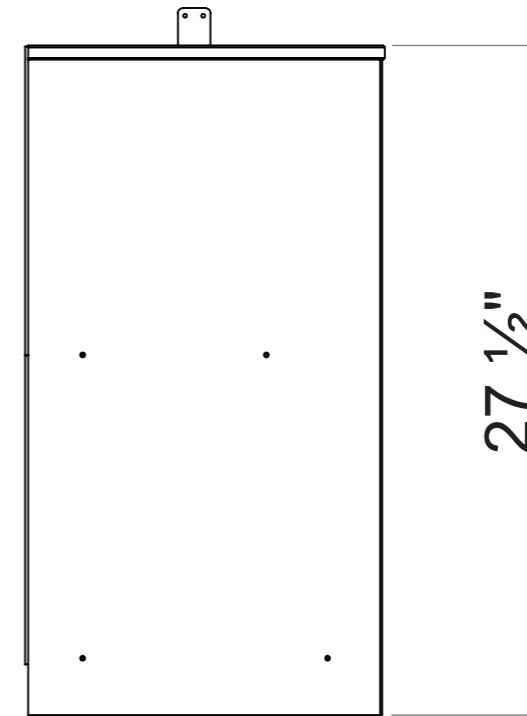

# Bookshelf 370mm- AJRX10XXC

## Frontal View

## Side View