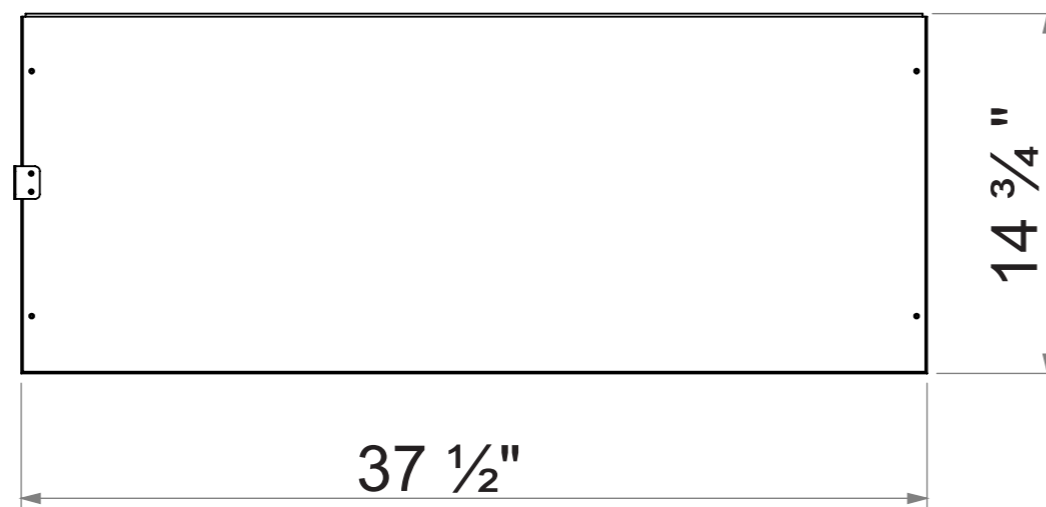

Bookshelf 370mm- AJRX10XXC

Top View