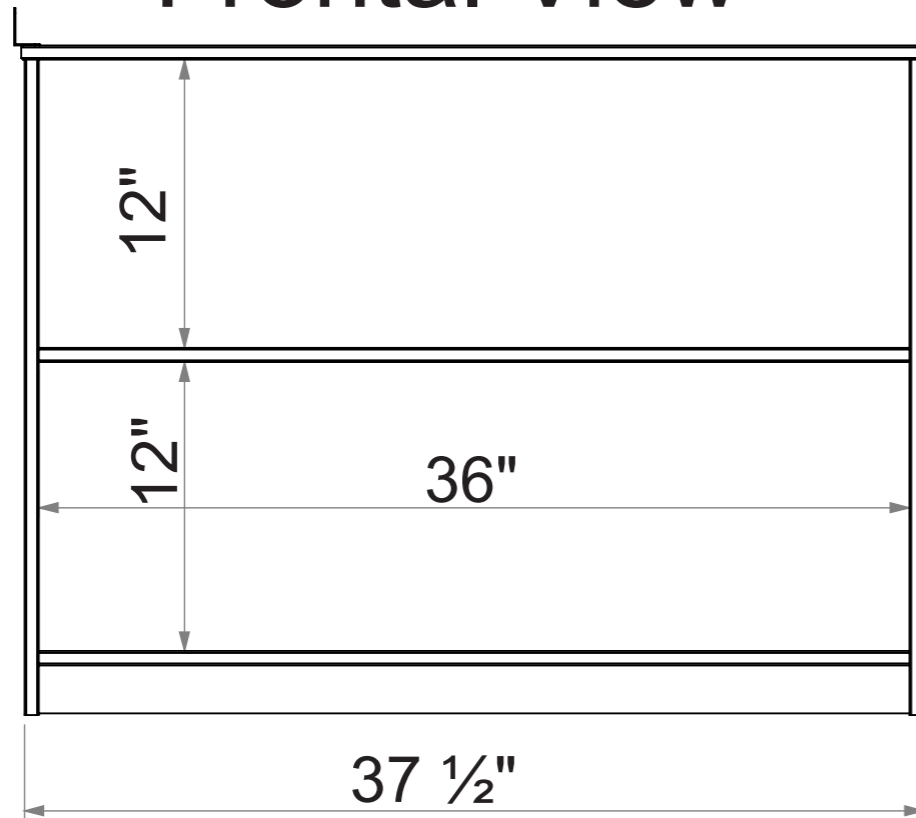

# Bookshelf 370mm- AJRX10XXC

## Frontal View

## Side View