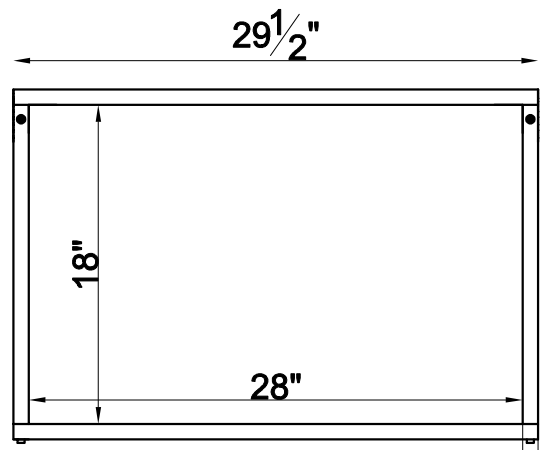

FRONT VIEW

SIDE VIEW

ANWT02EBO SMALL COCKTAIL TABLE