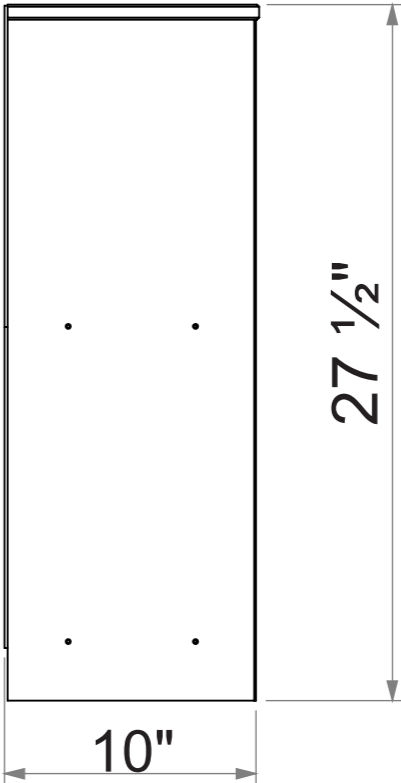

Shelving Unit 250mm-AJRX10XXB

Frontal View

Side View

Top View