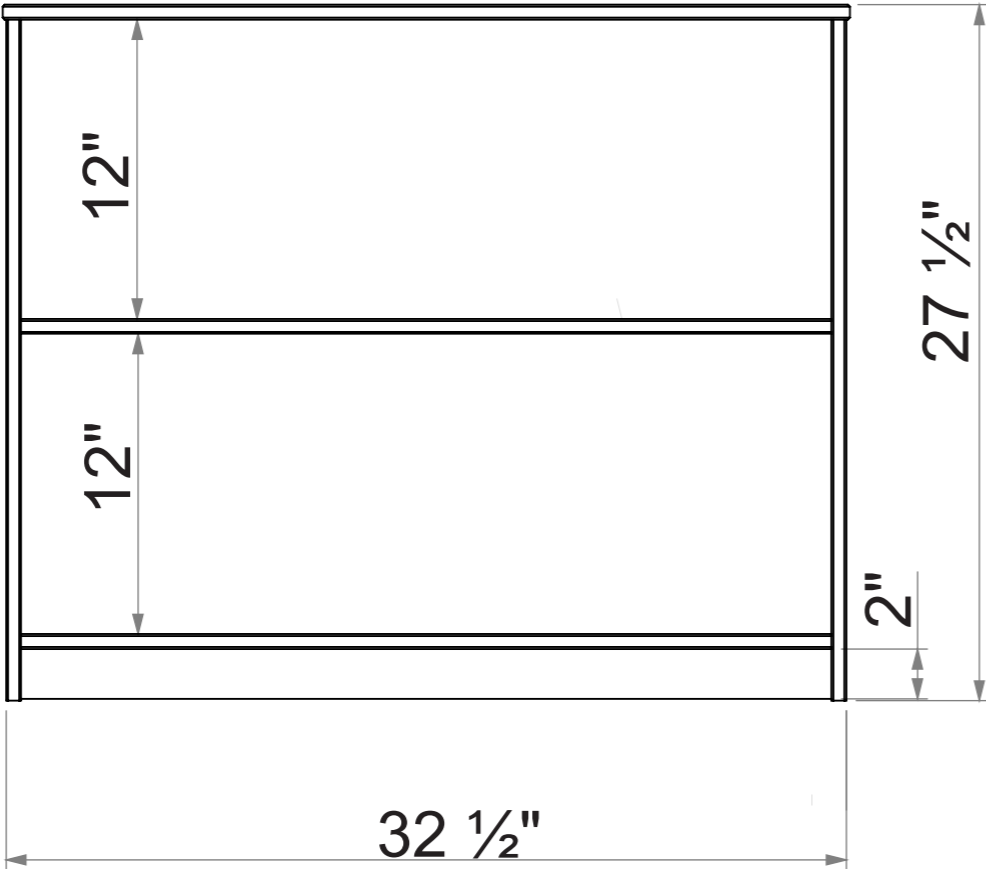

Shelving Unit 250mm-AJRX10XXB

Frontal View

Side View

Top View