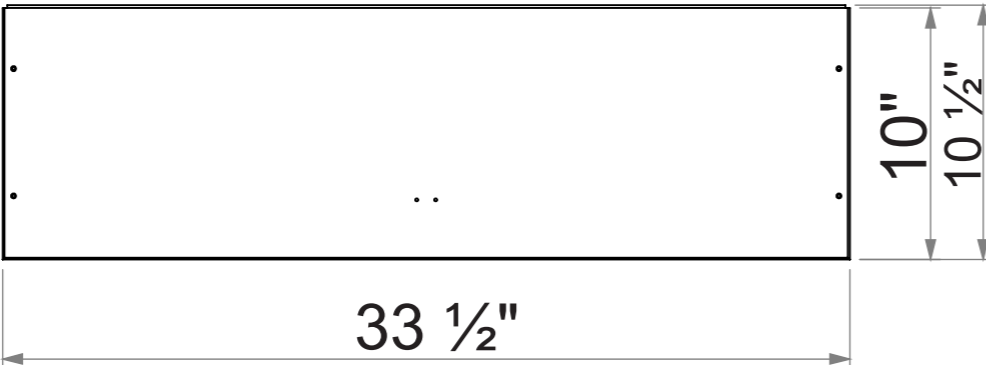

Shelving Unit 250mm-AJRX10XXB

Frontal View

Side View

Top View