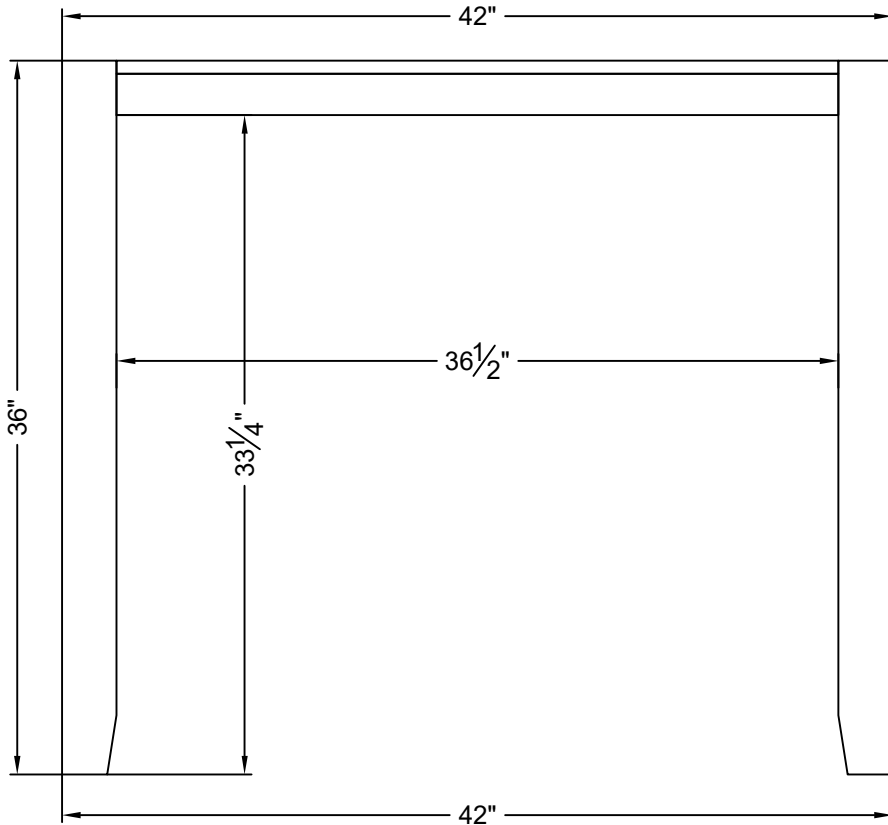

FRONT VIEW

SIDE VIEW

ANNP1971\_ 42" x 36"x 36" COUNTER HEIGHT DINING TABLE