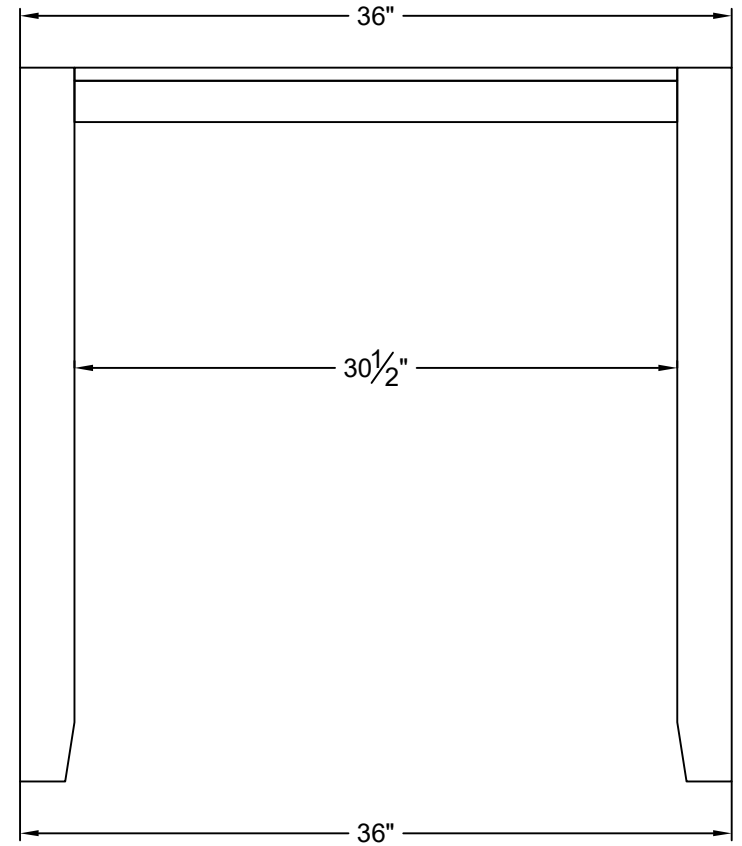

FRONT VIEW

SIDE VIEW

ANNP1971\_ 42" x 36"x 36" COUNTER HEIGHT DINING TABLE