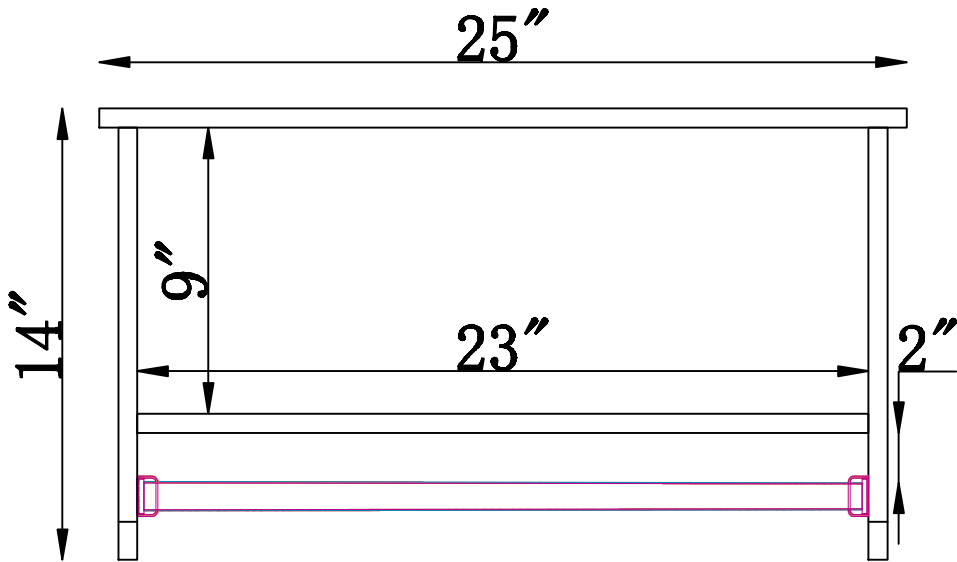

FRONT VIEW

SIDE VIEW

ANCT70WH BATH SHELF WITH 2 TOWEL RODS