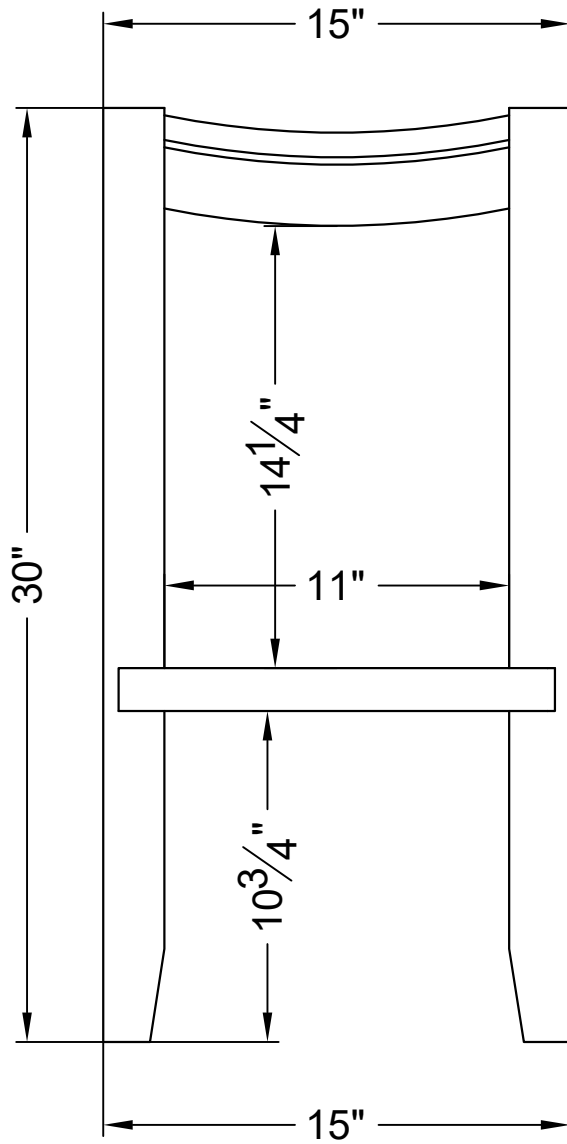

FRONT VIEW

SIDE VIEW

ANNP2271_ 30" HIGH STOOL