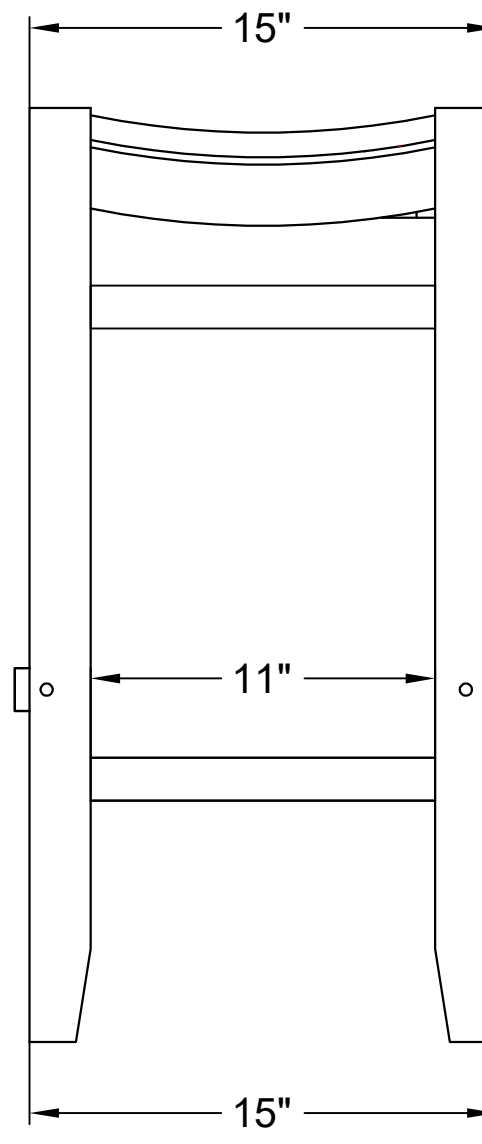

FRONT VIEW

SIDE VIEW

ANNP2271_ 30" HIGH STOOL