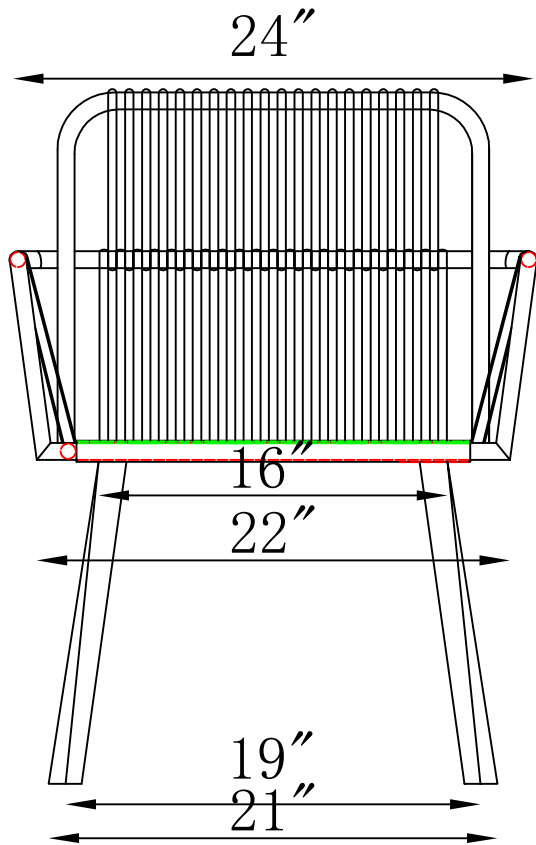

FRONT VIEW

SIDE VIEW

Cushion-Seat

AWWK01KK - Alburgh/Mary Rope Chair