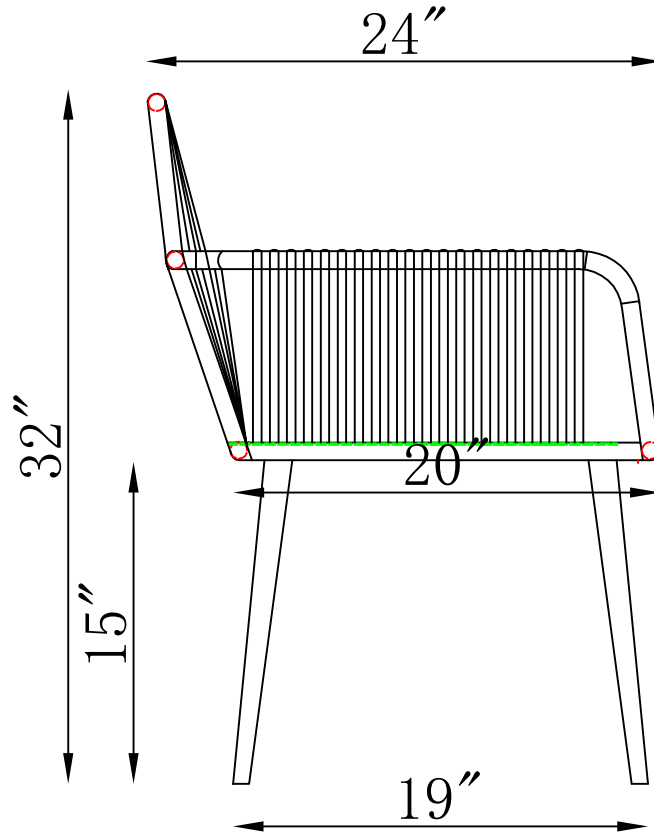

FRONT VIEW

SIDE VIEW

Cushion-Seat

AWWK01KK - Alburgh/Mary Rope Chair