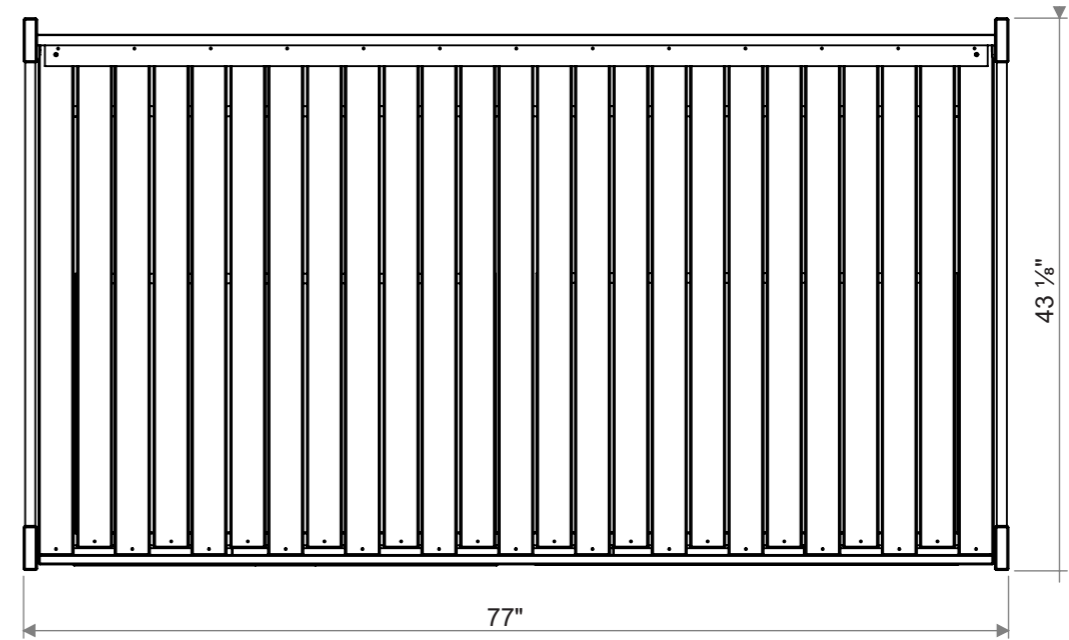

Daybed with King Conversion- AJHO11XX

- Stamped pieces
- Composite wood (MDF/Hardwood)

DAYBED W/KING CONV. - AJHO11XX

Front View

Top View

Side View