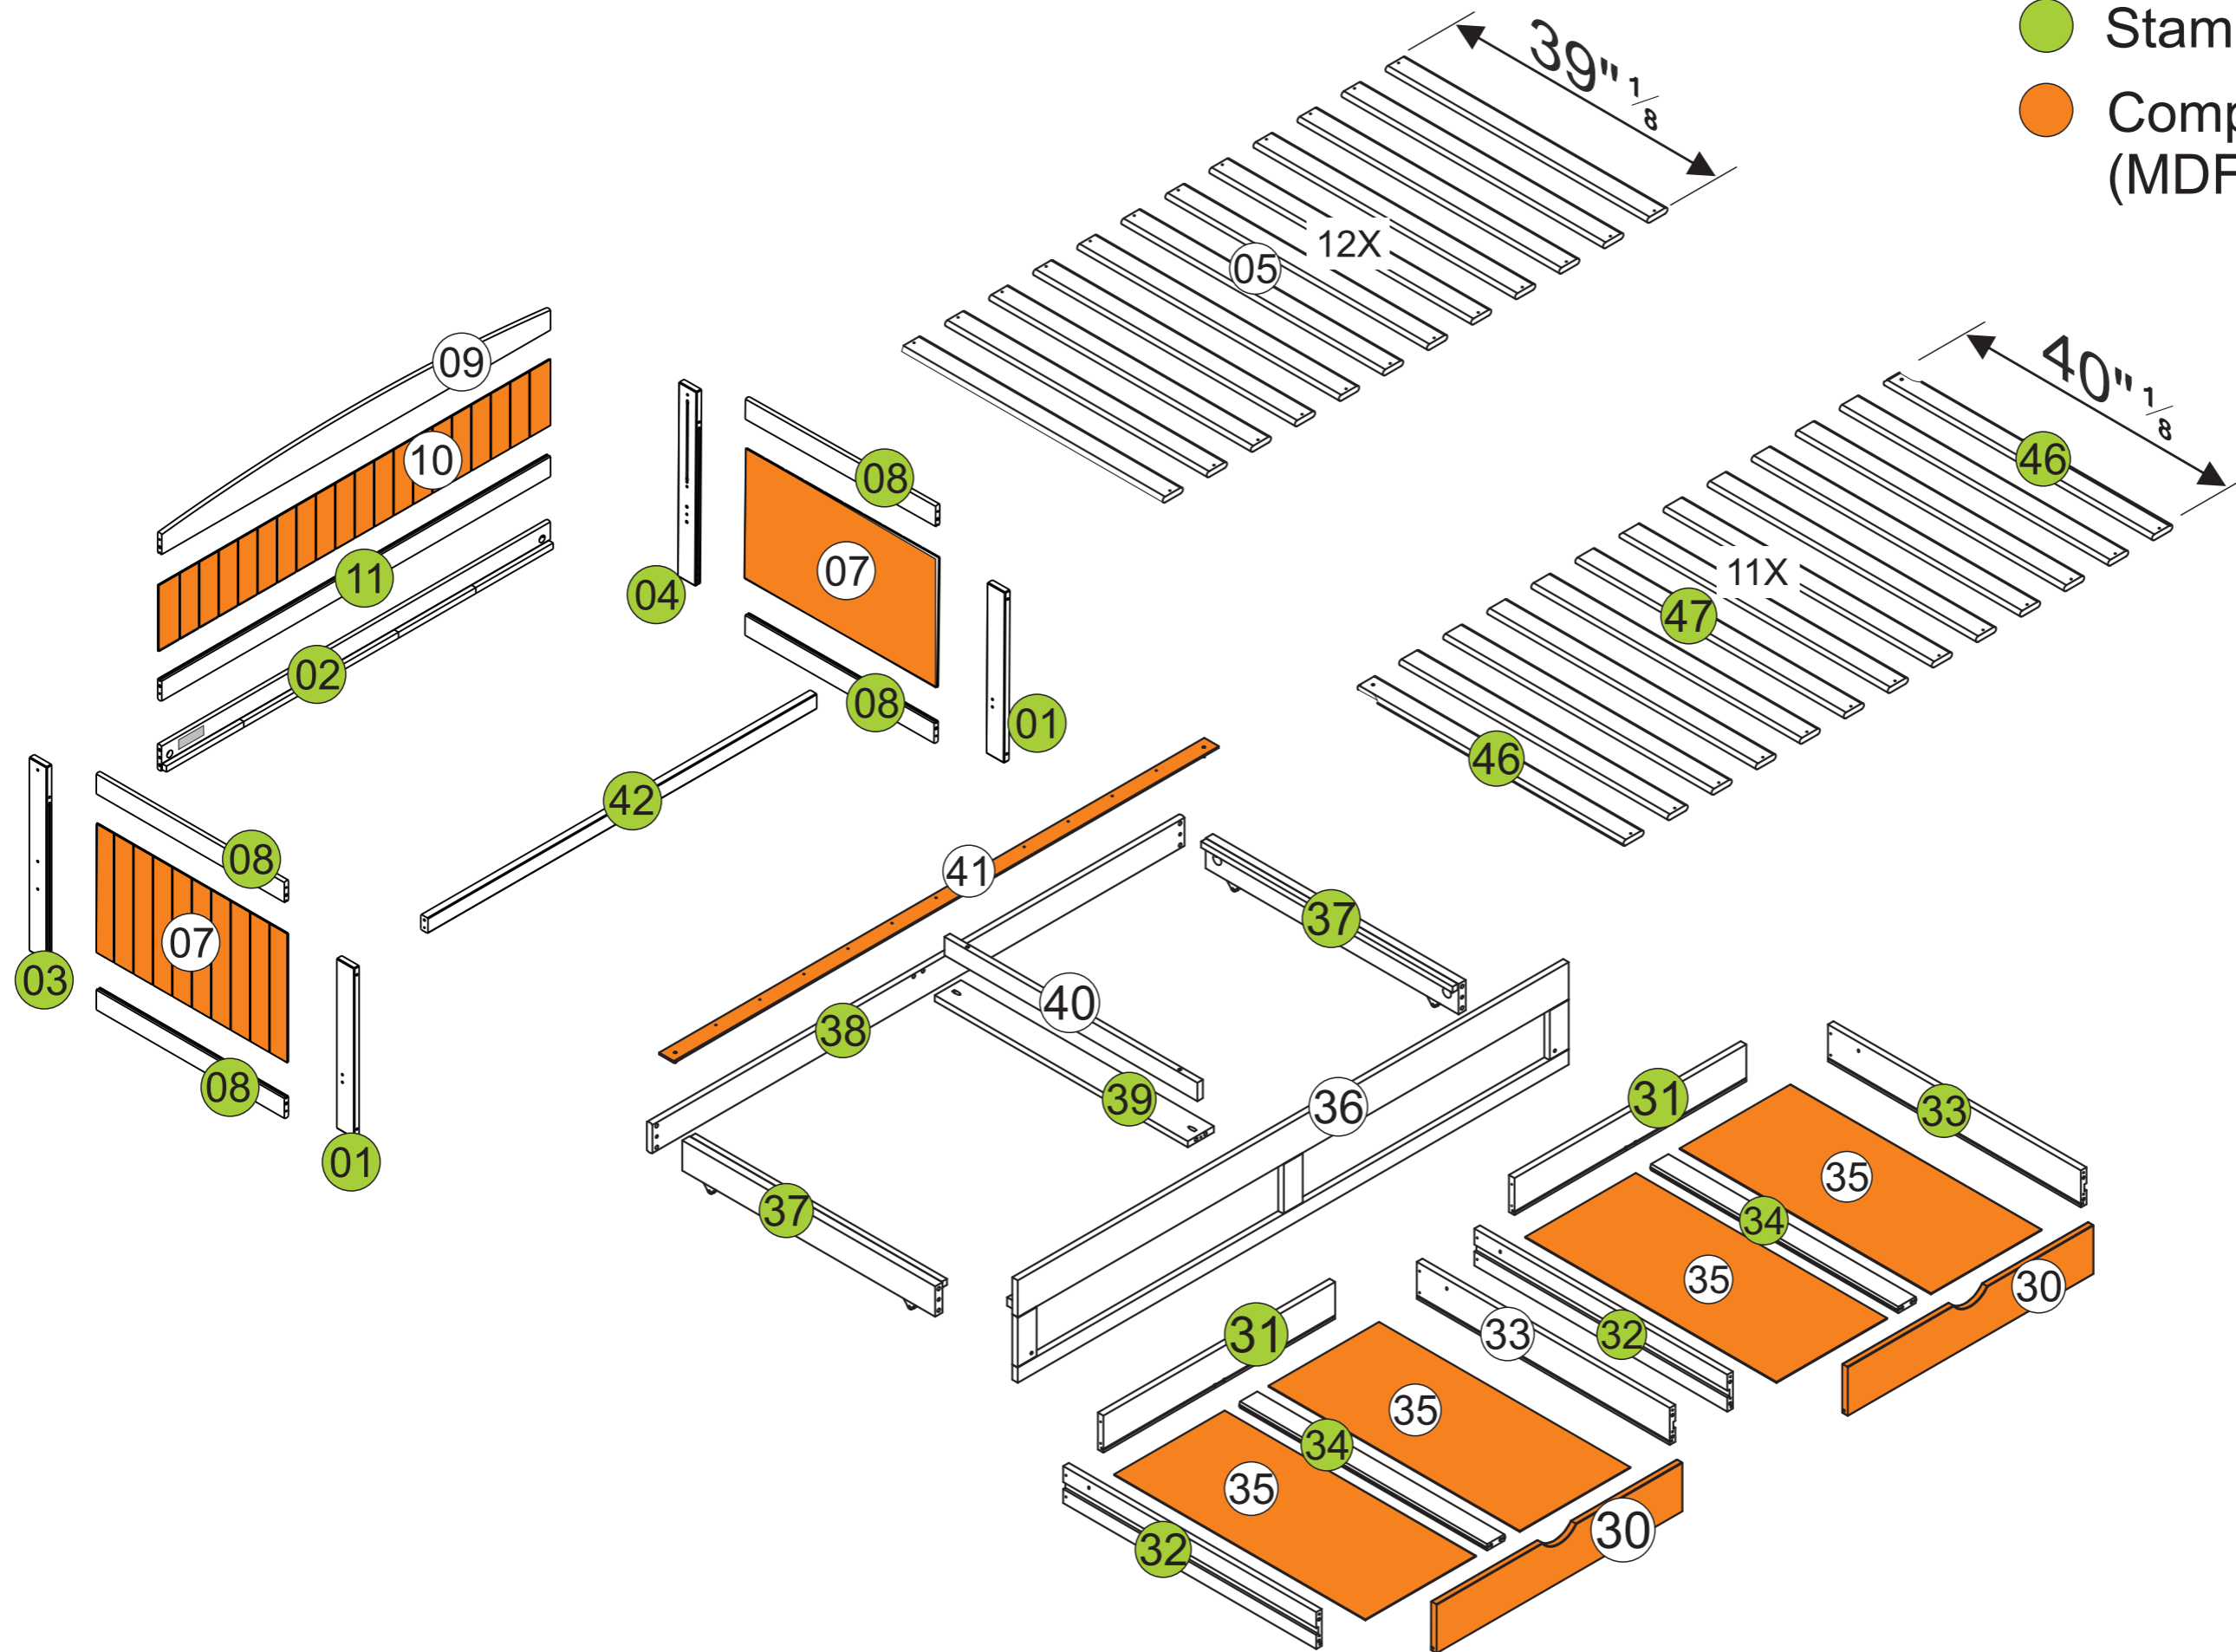

Daybed with King Conversion- AJHO11XX

- Stamped pieces
- Composite wood (MDF/Hardwood)

DAYBED W/KING CONV. - AJHO11XX

Front View

Top View

Side View