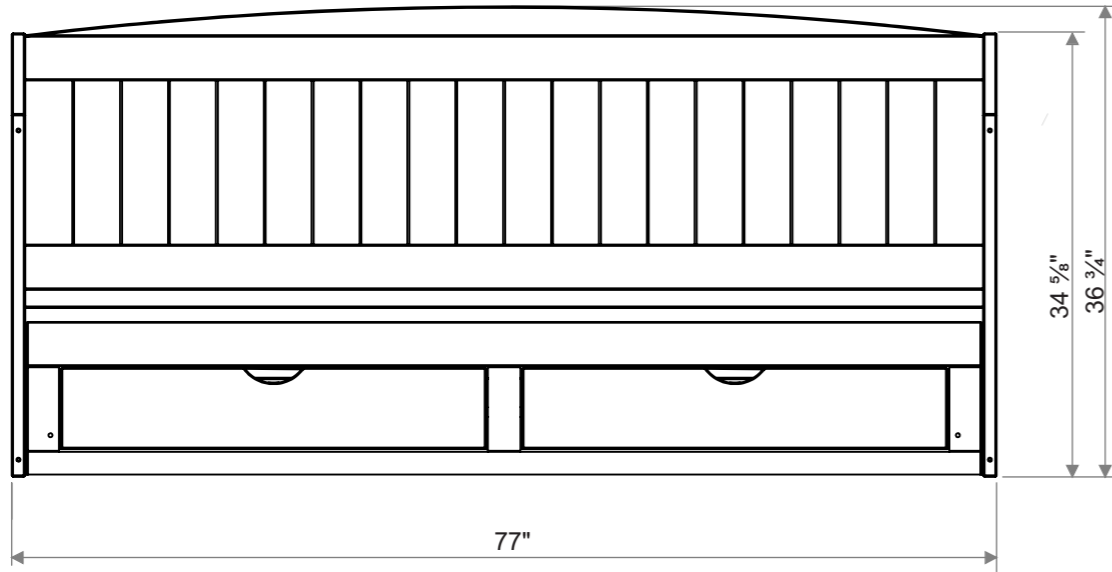

Daybed with King Conversion- AJHO11XX

- Stamped pieces
- Composite wood (MDF/Hardwood)

DAYBED W/KING CONV. - AJHO11XX

Front View

Top View

Side View