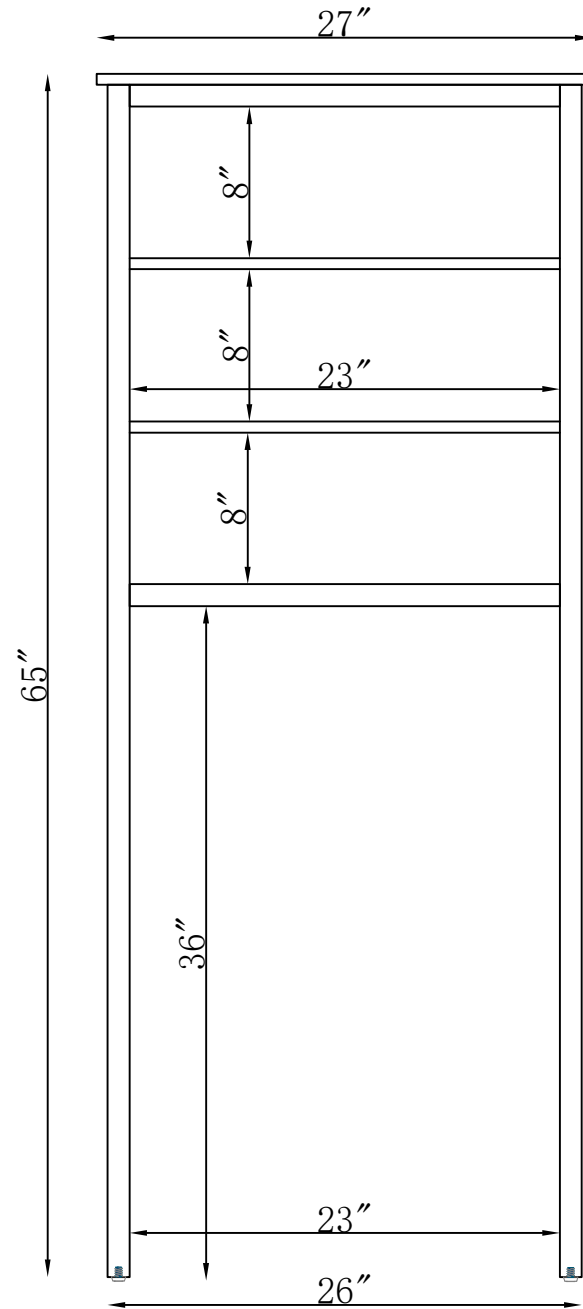

FRONT VIEW

SIDE VIEW

AND072WH OVER TOILET ORGANIZER WITH OPEN SHELVING