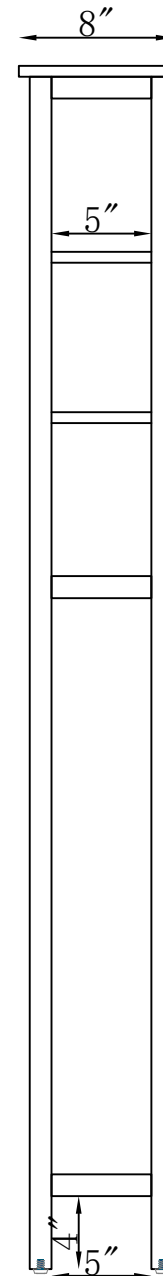

FRONT VIEW

SIDE VIEW

AND072WH OVER TOILET ORGANIZER WITH OPEN SHELVING