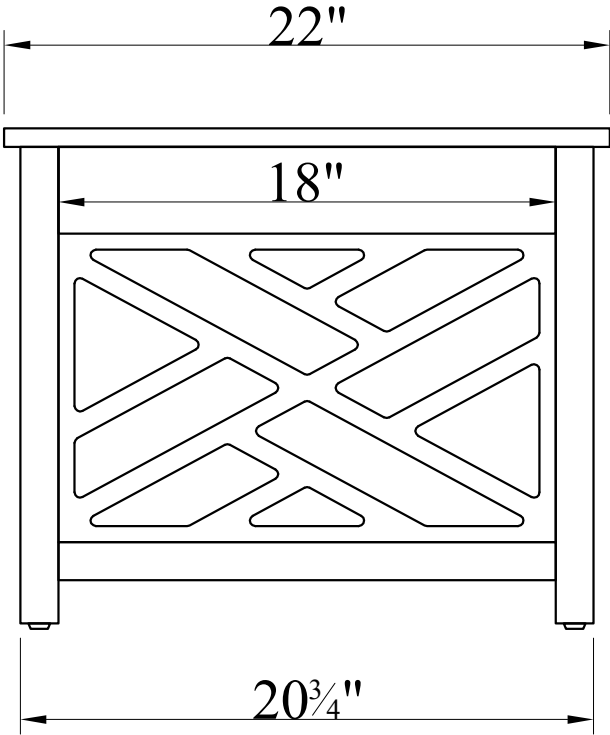

FRONT VIEW

SIDE VIEW

ANCT14 - 36" x 22" COFFEE TABLE