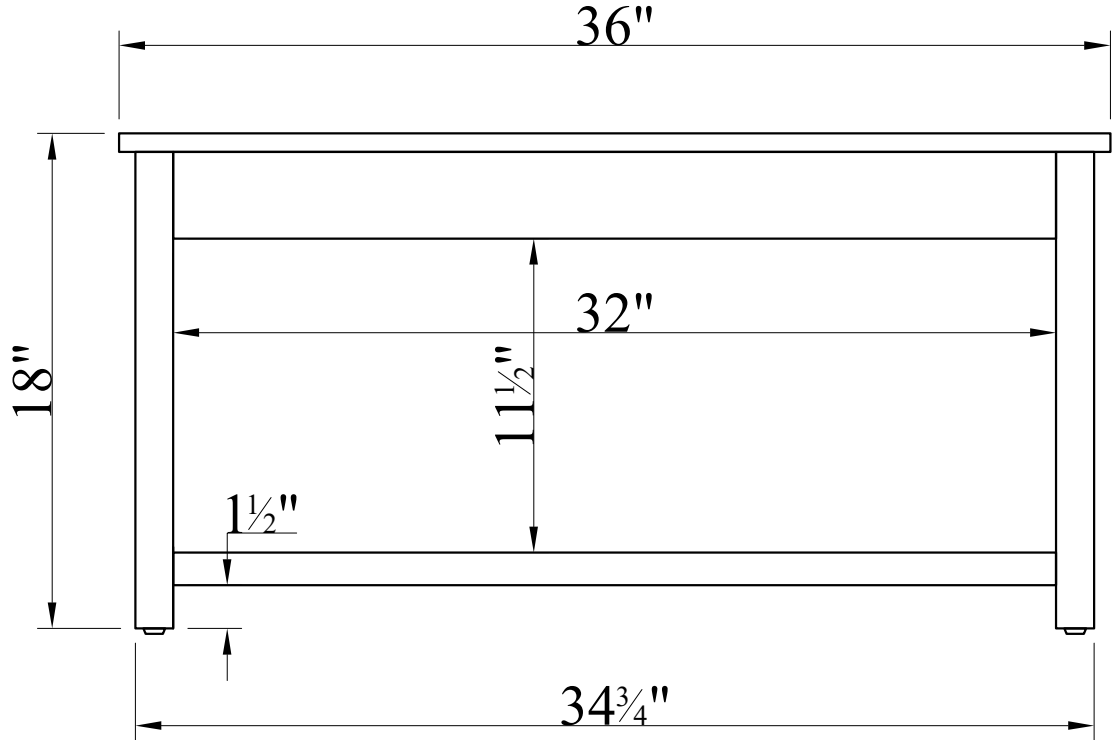

FRONT VIEW

SIDE VIEW

ANCT14 - 36" x 22" COFFEE TABLE