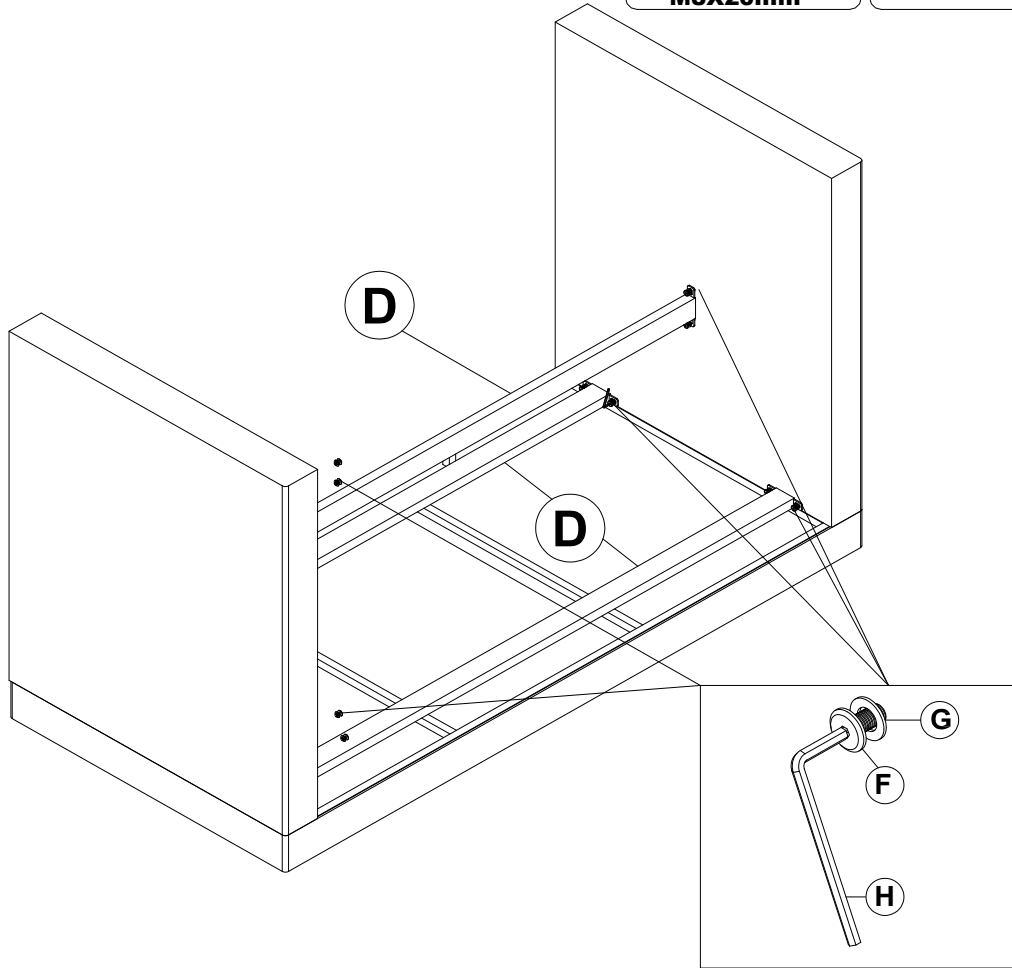

Part List- TALL PUB TABLE WITH GLASS TOP

Identifying the hardware-Identify the hardware using the illustrations below.

Step 1

F  02 M8X20mm G  02 H  01

Step 2

F  02 M8X20mm G  02 H  01

Step 3

Step 4