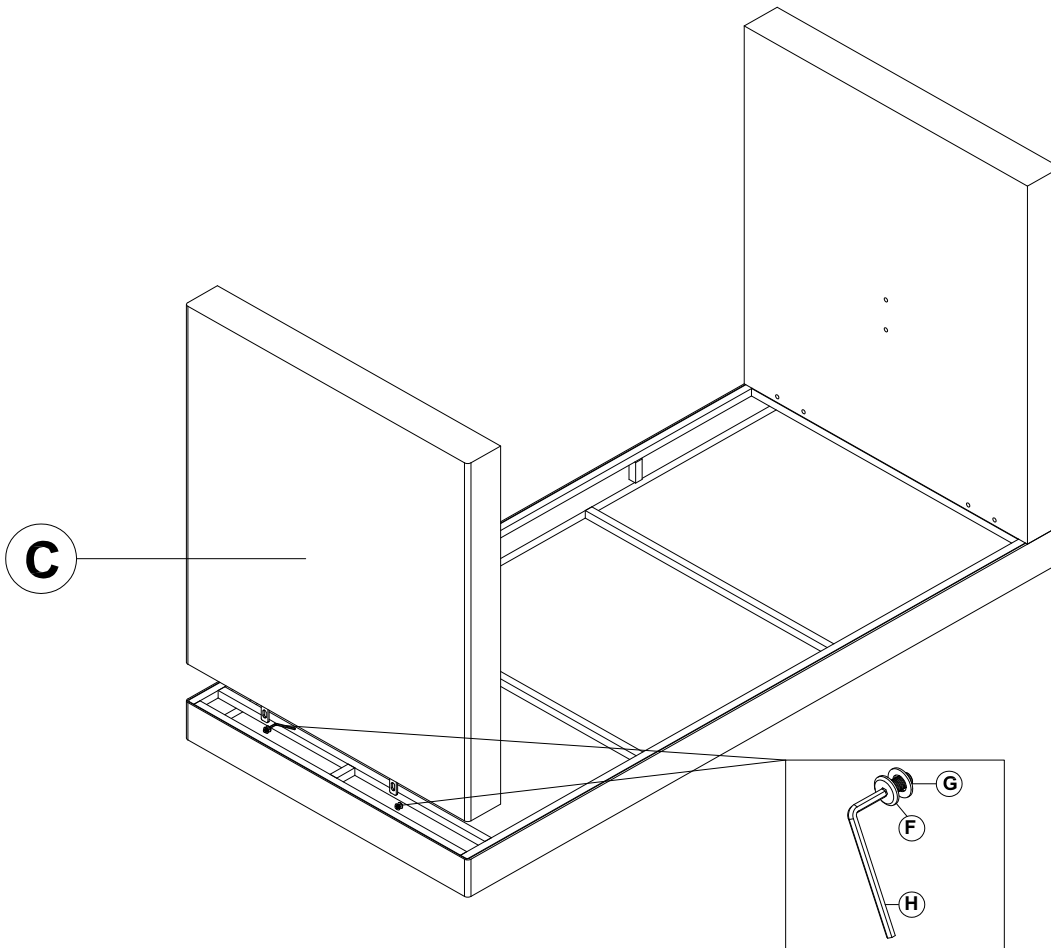

Part List- TALL PUB TABLE WITH GLASS TOP

Identifying the hardware-Identify the hardware using the illustrations below.

Step 1

F  02 M8X20mm G  02 H  01

Step 2

F  02 M8X20mm G  02 H  01

Step 3

Step 4