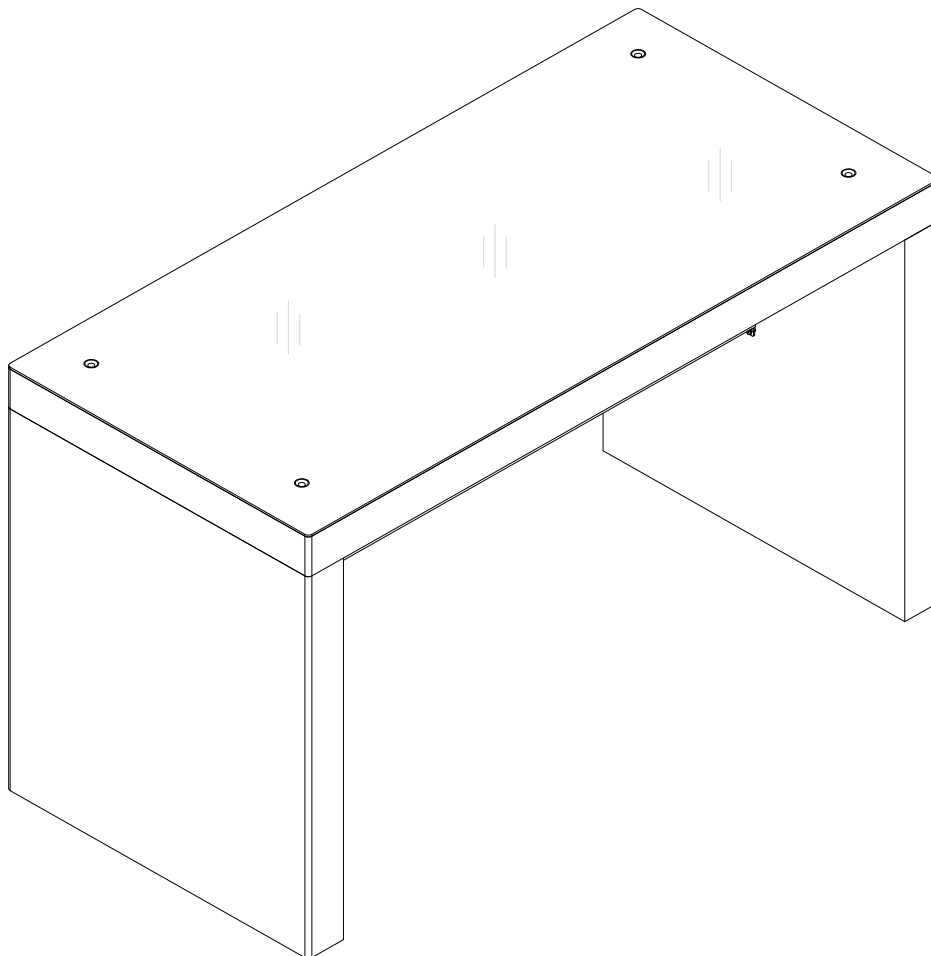

ASSEMBLY INSTRUCTIONS

TALL PUB TABLE WITH GLASS TOP

REPLACEMENT PARTS

Please do not contact the company purchased from as we can help you faster.

Order replacement parts and hardware at "boltonfurniture.com"

Part List- TALL PUB TABLE WITH GLASS TOP

Identifying the hardware-Identify the hardware using the illustrations below.

Step 1

F  02 M8X20mm G  02 H  01

Step 2

F  02 M8X20mm G  02 H  01

Step 3

Step 4