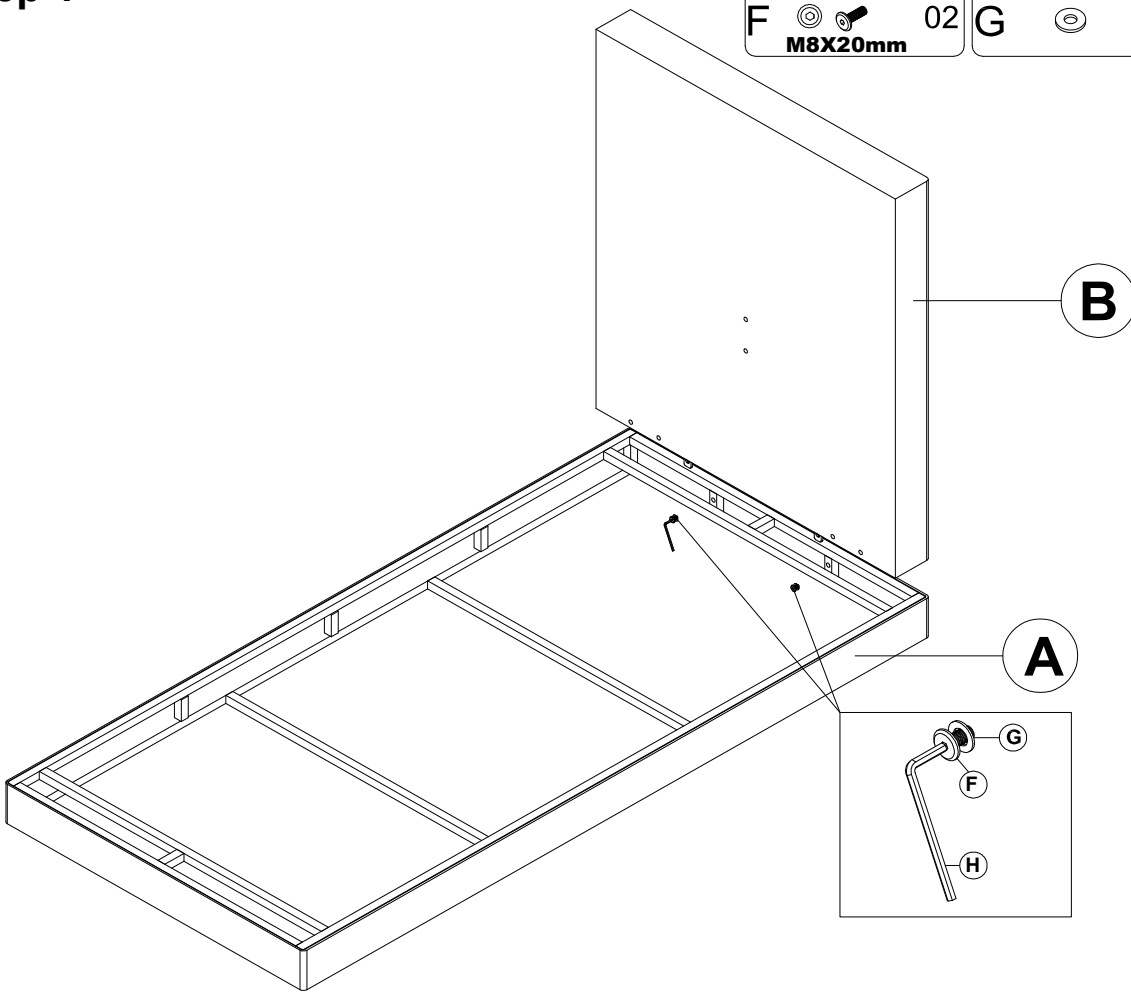

Part List- TALL PUB TABLE WITH GLASS TOP

Identifying the hardware-Identify the hardware using the illustrations below.

Step 1

F  02 M8X20mm G  02 H  01

Step 2

F  02 M8X20mm G  02 H  01

Step 3

Step 4