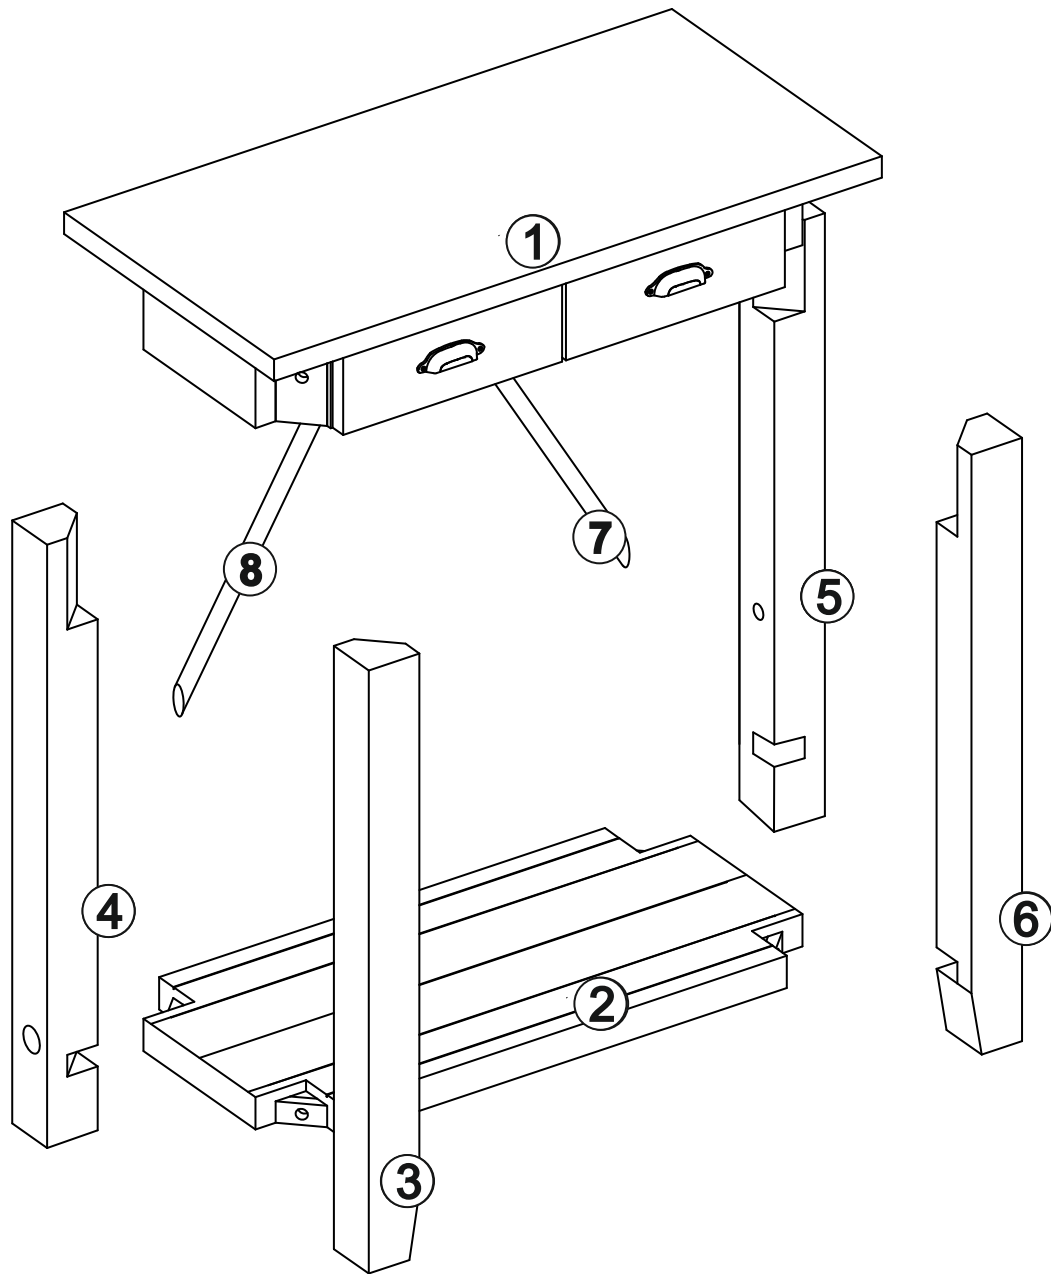

ASSEMBLY INSTRUCTIONS

NARROW CONSOLE

REPLACEMENT PARTS

Please do not contact the company purchased from as we can help you faster
Order replacement part and hardware at www.boltonfurniture.com

* Use of power tool to assemble this product will invalidate any claim and damage this product making it unsafe !!!
* Please assemble on a clean soft surface to avoid damage.

Tools Included

Part List - Narrow Console

Identifying the Hardware-Identify the hardware using the illustrations below.

<p>A  8 M8 X 50mm</p>	<p>B  8</p>	<p>C  01</p>
<p>D  2 M8 X 100mm</p>	<p>E  01</p>	<p>F  02</p>

01

A   04
M8 X 50mm

B  04

C  01

02

D   02
M8 X 100mm

E  01

F  02