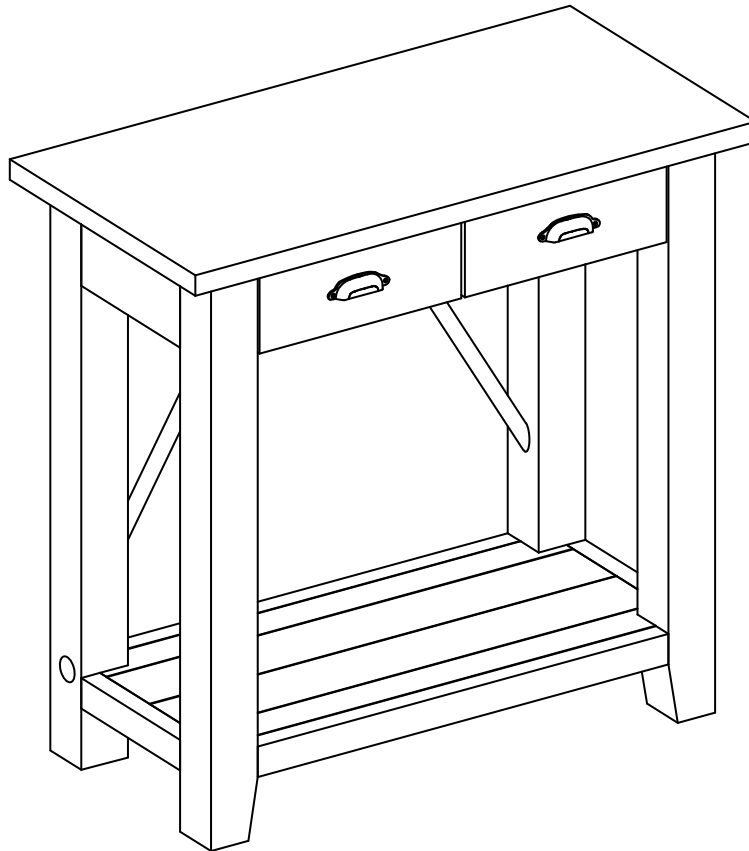

ASSEMBLY INSTRUCTIONS

NARROW CONSOLE

REPLACEMENT PARTS

Please do not contact the company purchased from as we can help you faster
Order replacement part and hardware at www.boltonfurniture.com

* Use of power tool to assemble this product will invalidate any claim and damage this product making it unsafe !!!
* Please assemble on a clean soft surface to avoid damage.

Tools Included

Part List - Narrow Console

Identifying the Hardware-Identify the hardware using the illustrations below.

<p>A  8 M8 X 50mm</p>	<p>B  8</p>	<p>C  01</p>
<p>D  2 M8 X 100mm</p>	<p>E  01</p>	<p>F  02</p>