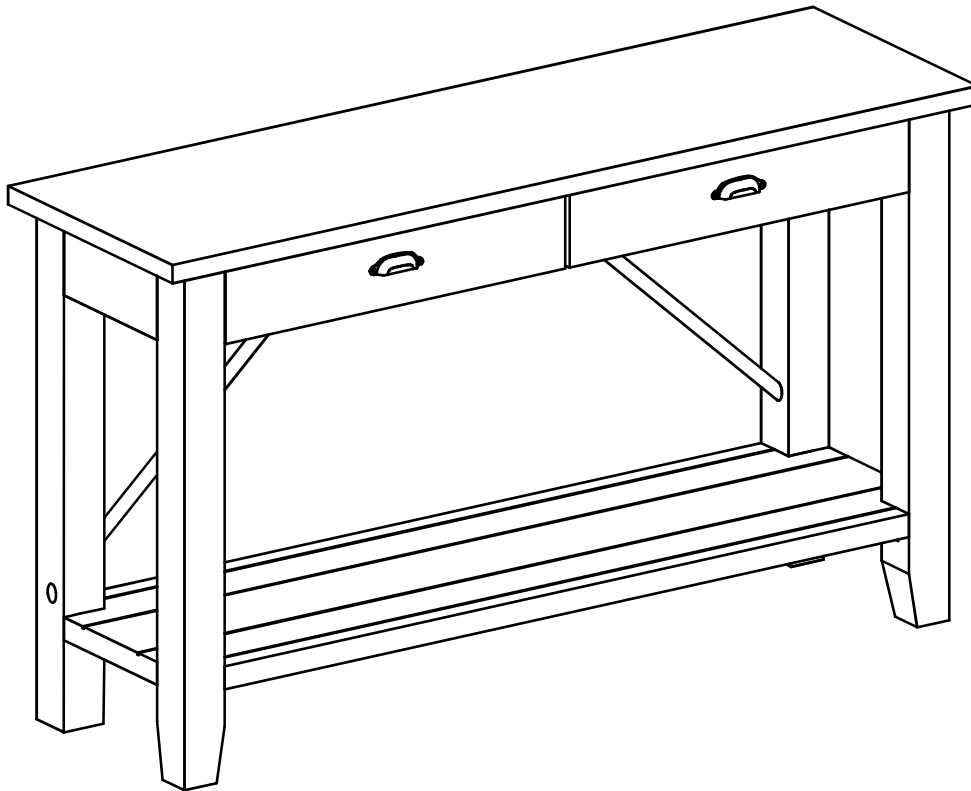

ASSEMBLY INSTRUCTIONS

SOFA CONSOLE

REPLACEMENT PARTS

Please do not contact the company purchased from as we can help you faster
Order replacement part and hardware at www.boltonfurniture.com

* Use of power tool to assemble this product will invalidate any claim and damage this product making it unsafe !!!
* Please assemble on a clean soft surface to avoid damage.

Tools Included

Part List - Sofa Console

Identifying the Hardware-Identify the hardware using the illustrations below.

A  **8**
M8 X 50mm

B  **8**

C  **01**

D  **2**
M8 X 100mm

E  **01**