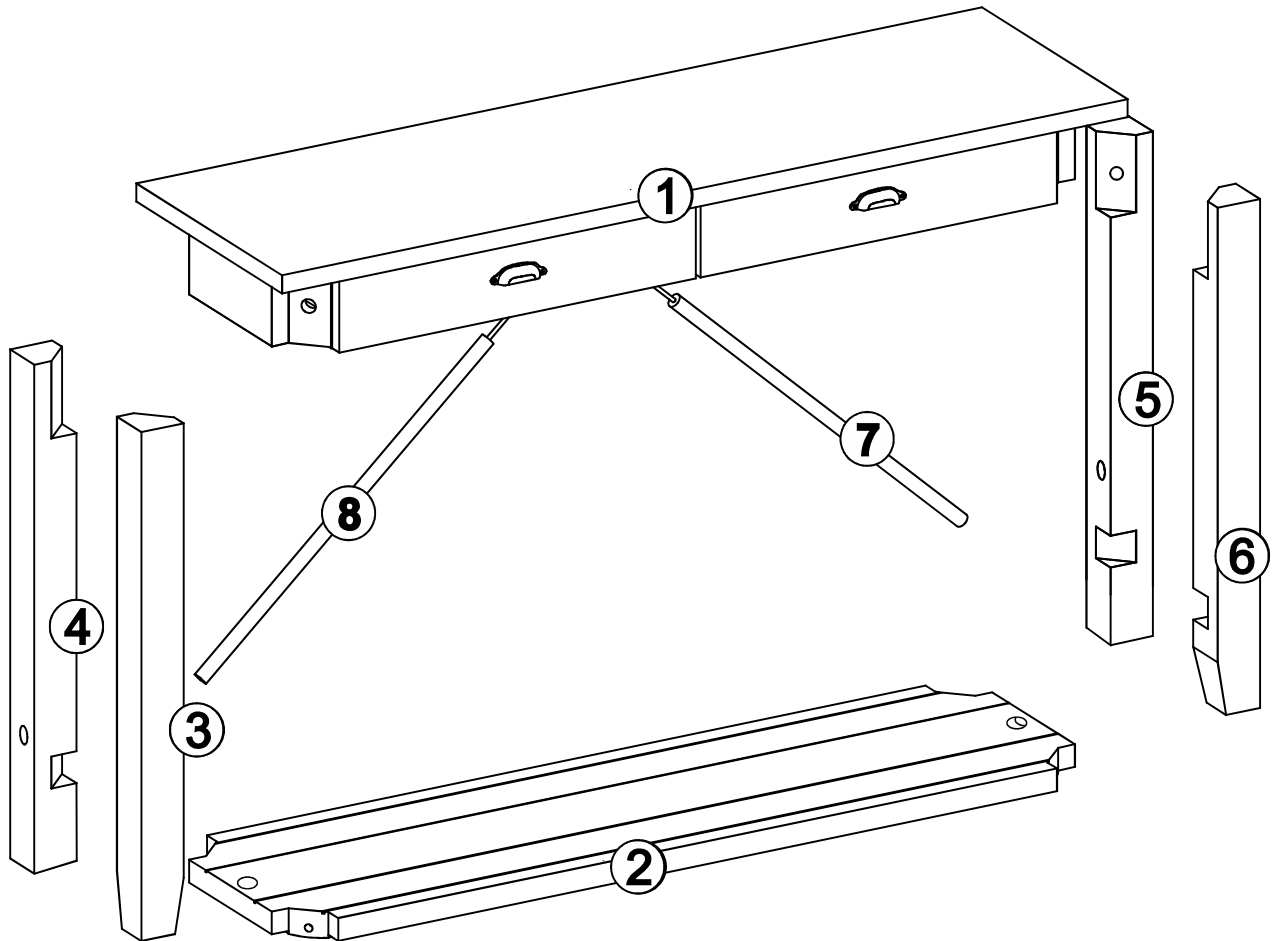

ASSEMBLY INSTRUCTIONS

SOFA CONSOLE

REPLACEMENT PARTS

Please do not contact the company purchased from as we can help you faster
Order replacement part and hardware at www.boltonfurniture.com

* Use of power tool to assemble this product will invalidate any claim and damage this product making it unsafe !!!
* Please assemble on a clean soft surface to avoid damage.

Tools Included

Part List - Sofa Console

Identifying the Hardware-Identify the hardware using the illustrations below.

A  **8**
M8 X 50mm

B  **8**

C  **01**

D  **2**
M8 X 100mm

E  **01**

F  **02**

01

A  04
M8 X 50mm

B  04

C  01

02

D  02
M8 X 100mm

E  01