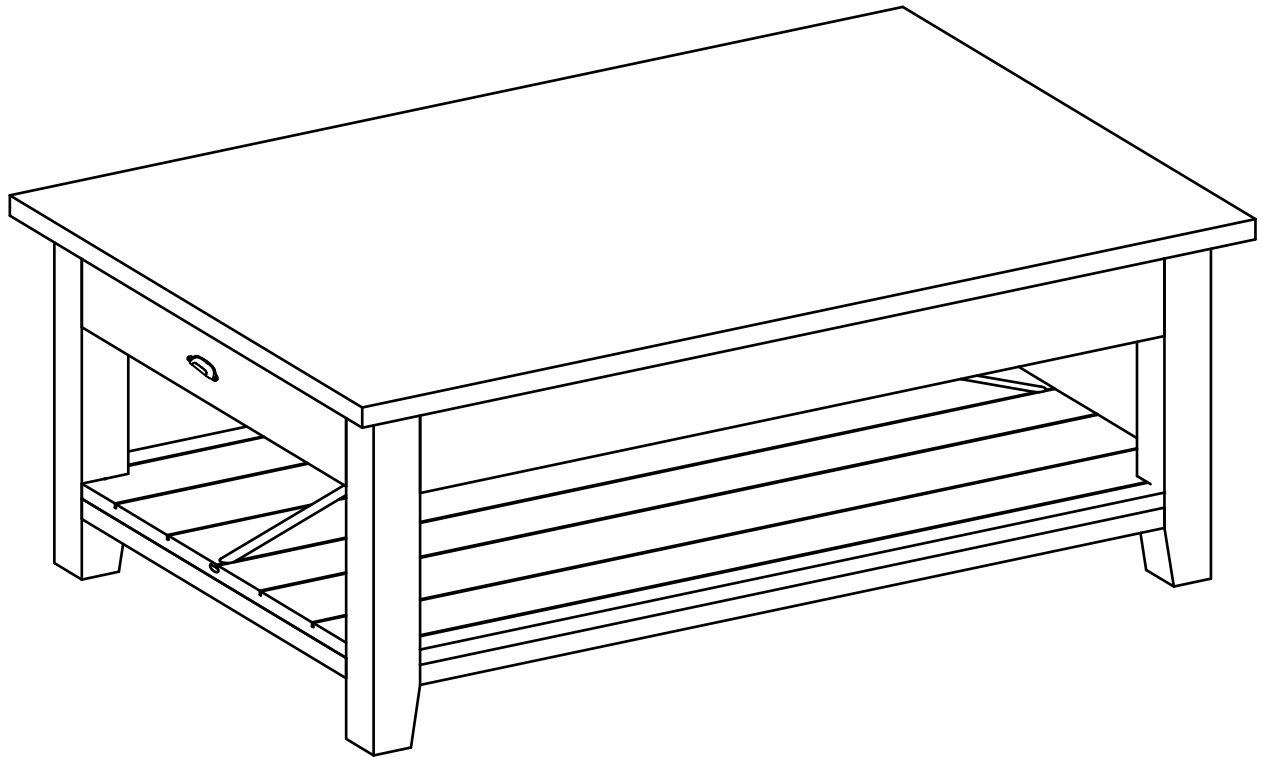

ASSEMBLY INSTRUCTIONS

COFFEE TABLE

REPLACEMENT PARTS

Please do not contact the company purchased from as we can help you faster
Order replacement part and hardware at www.boltonfurniture.com

* Use of power tool to assemble this product will invalidate any claim and damage this product making it unsafe !!!
* Please assemble on a clean soft surface to avoid damage.

Tools Included

Part List - Coffee Table

Identifying the Hardware-Identify the hardware using the illustrations below.

A  **8**
M8 X 50mm

B  **8**

C  **01**

D  **2**
M8 X 65mm

E  **01**