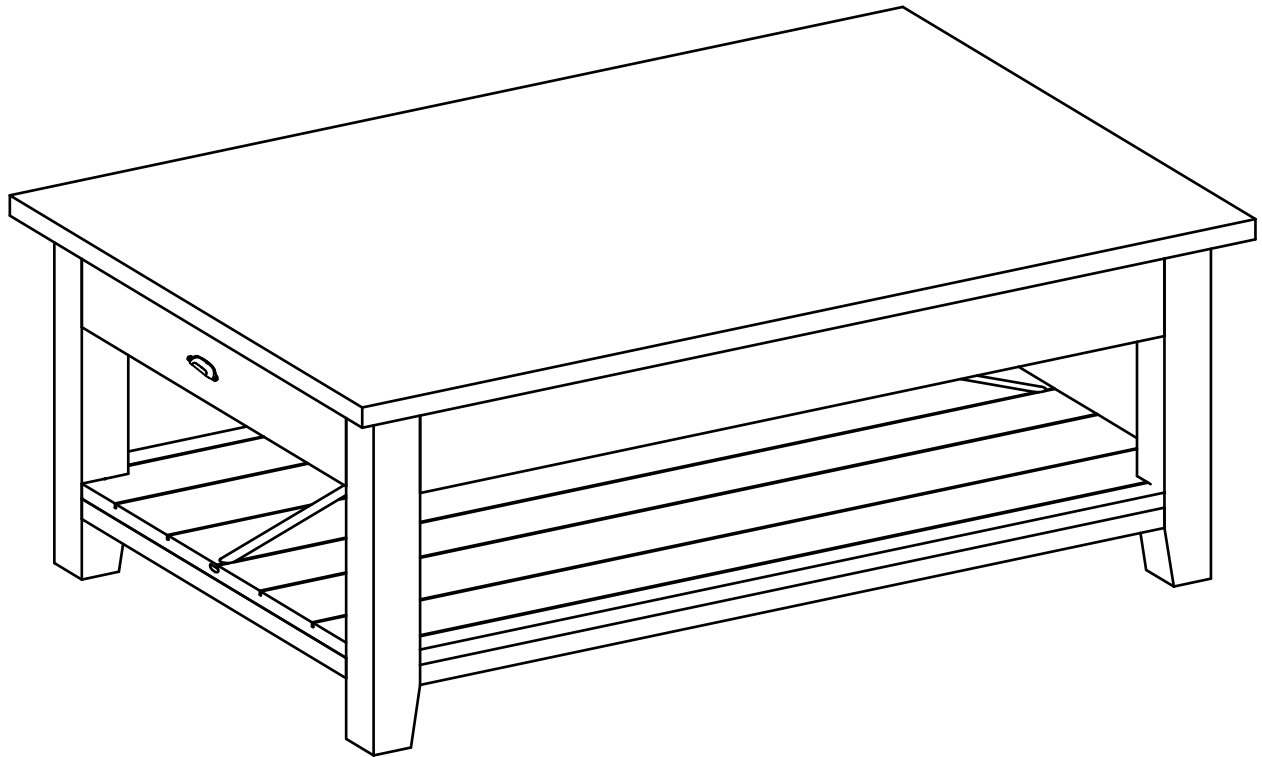

ASSEMBLY INSTRUCTIONS

COFFEE TABLE

REPLACEMENT PARTS

Please do not contact the company purchased from as we can help you faster
Order replacement part and hardware at www.boltonfurniture.com

* Use of power tool to assemble this product will invalidate any claim and damage this product making it unsafe !!!
* Please assemble on a clean soft surface to avoid damage.

Tools Included

Part List - Coffee Table

Identifying the Hardware-Identify the hardware using the illustrations below.

A  **8**
M6 X 50mm

B  **8**

C  **01**

D  **2**
M6 X 65mm

E  **01**