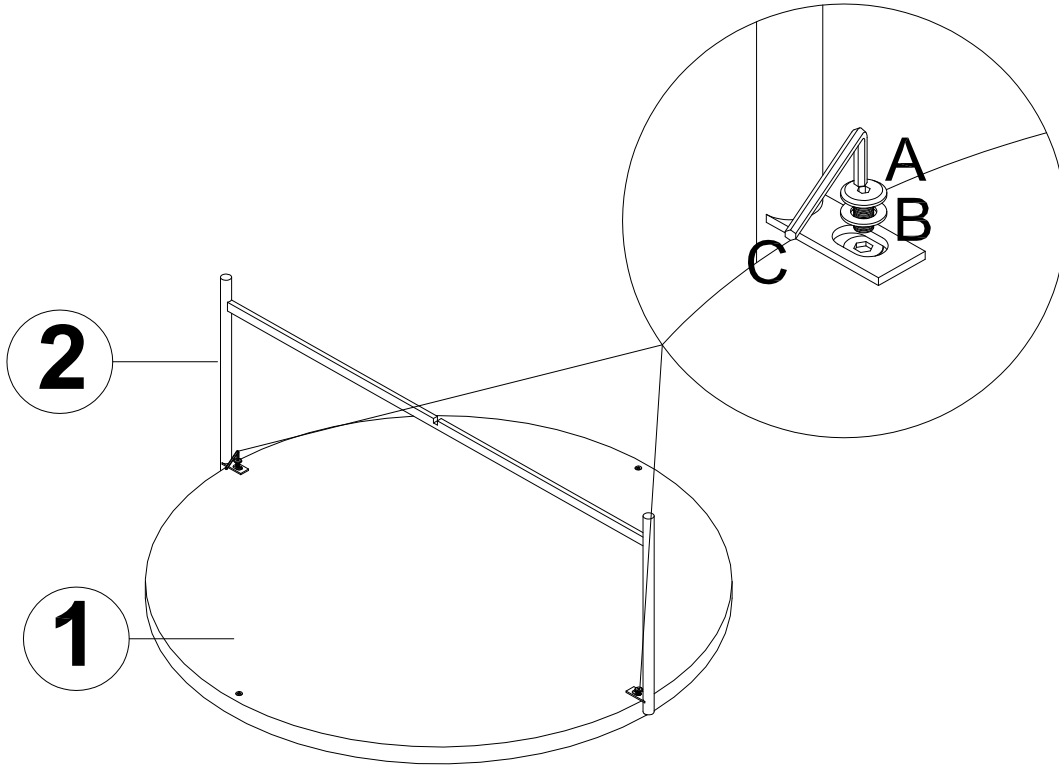

ASSEMBLY INSTRUCTIONS

42" Diameter Coffee Table

REPLACEMENT PARTS

Please do not contact the company purchased from as we can help you faster.

Order replacement parts and hardware at "boltonfurniture.com"

. Use of power tool to assemble this product will invalidate any claim and damage this product making it unsafe!!!
. Please assemble on a clean soft surface to avoid damage.

Tool Included

www.boltonfurniture.com

Part List-42" Diameter Coffee Table

Identifying the hardware-Identify the hardware using the illustrations below.

www.boltonfurniture.com

STEP 1

STEP 2

www.boltonfurniture.com