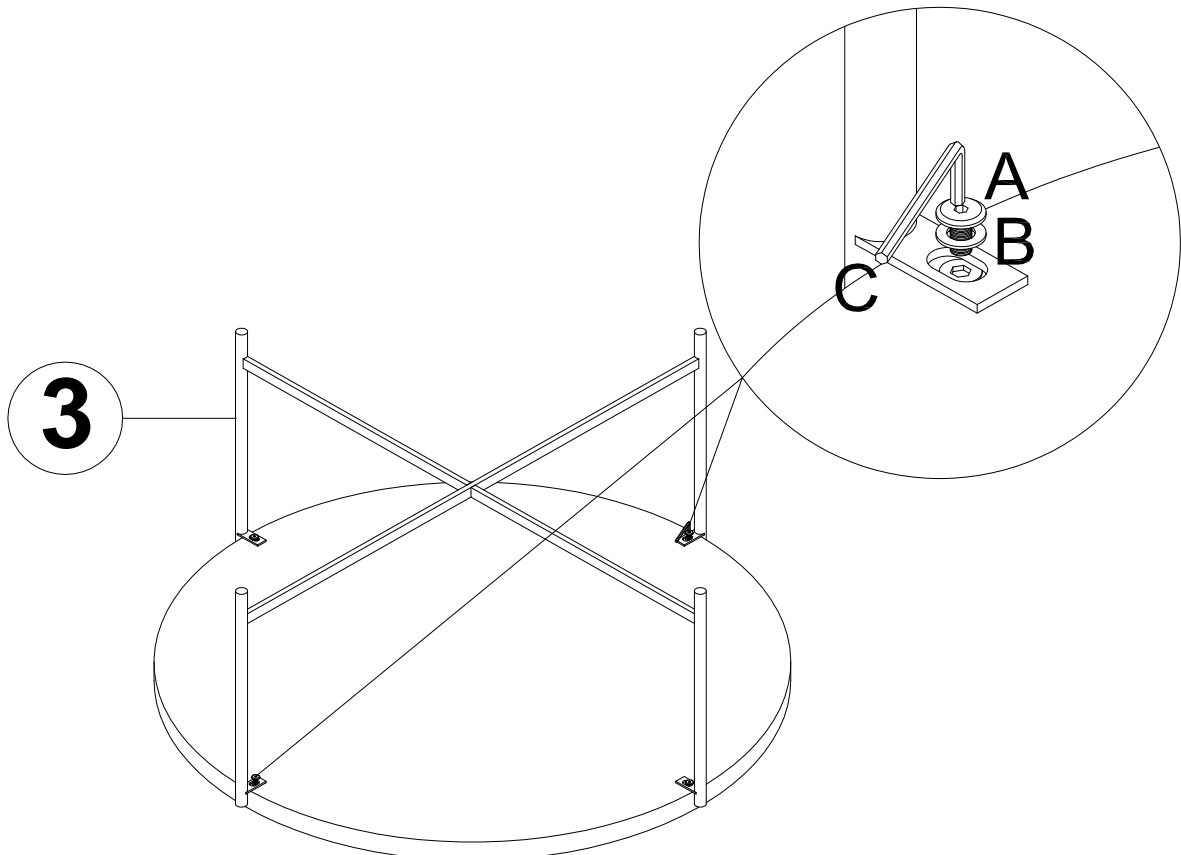

ASSEMBLY INSTRUCTIONS

42" Diameter Coffee Table

REPLACEMENT PARTS

Please do not contact the company purchased from as we can help you faster.

Order replacement parts and hardware at "boltonfurniture.com"

. Use of power tool to assemble this product will invalidate any claim and damage this product making it unsafe!!!
. Please assemble on a clean soft surface to avoid damage.

Tool Included

www.boltonfurniture.com

Part List-42" Diameter Coffee Table

Identifying the hardware-Identify the hardware using the illustrations below.

www.boltonfurniture.com

STEP 1

STEP 2

www.boltonfurniture.com