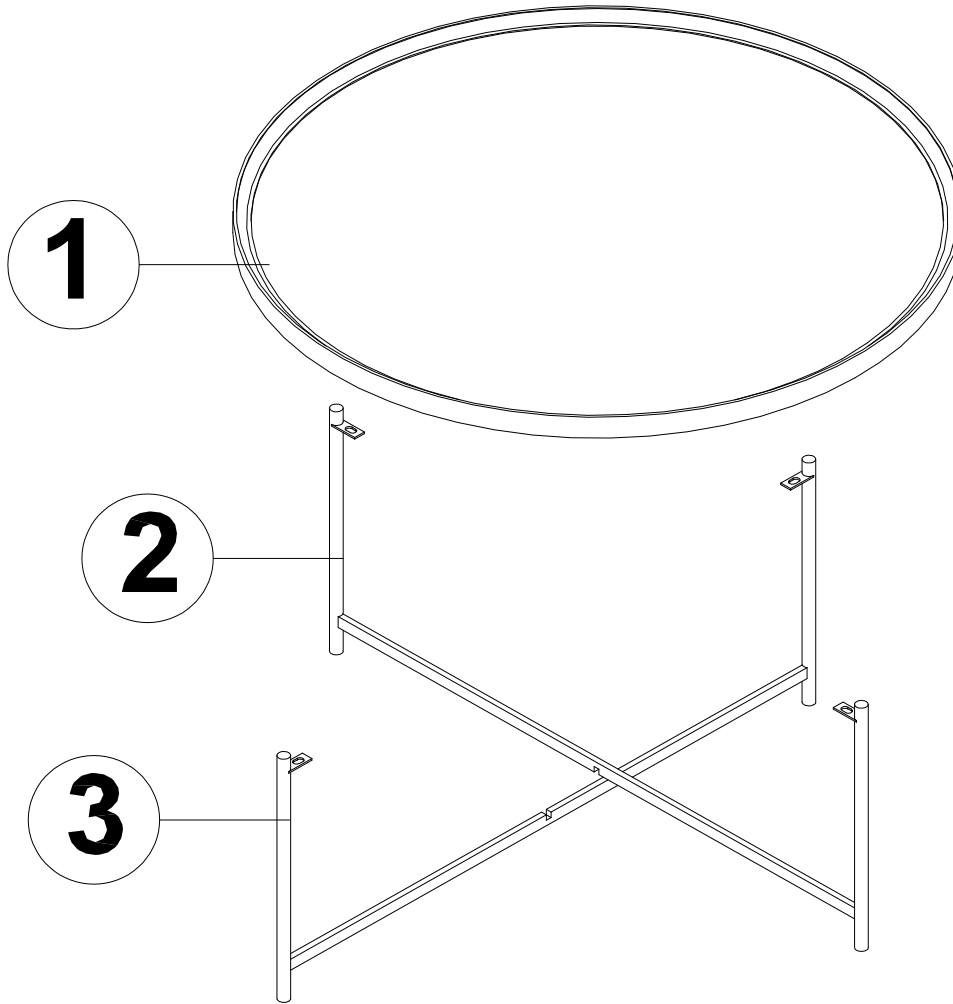

ASSEMBLY INSTRUCTIONS

42" Diameter Coffee Table

REPLACEMENT PARTS

Please do not contact the company purchased from as we can help you faster.

Order replacement parts and hardware at "boltonfurniture.com"

. Use of power tool to assemble this product will invalidate any claim and damage this product making it unsafe!!!
. Please assemble on a clean soft surface to avoid damage.

Tool Included

www.boltonfurniture.com

Part List-42" Diameter Coffee Table

Identifying the hardware-Identify the hardware using the illustrations below.

www.boltonfurniture.com

STEP 1

STEP 2

www.boltonfurniture.com