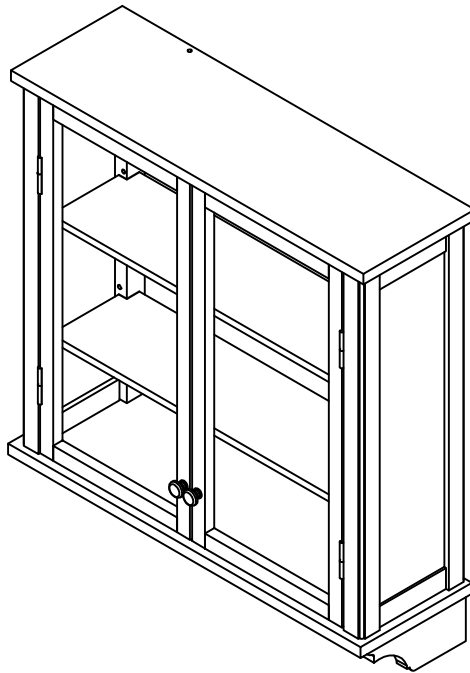

## Bath 27"W x 29"H Wall Mounted Cabinet with Towel Rod

Thank you for purchasing the Bath 27"Wx29"H Wall Mounted Cabinet With Towel Rod from ALATERRE FURNITURE. We have found it helpful to have a second person present during the assembly process.

## Bath 27"W x 29"H Wall Mounted Cabinet with Towel Rod