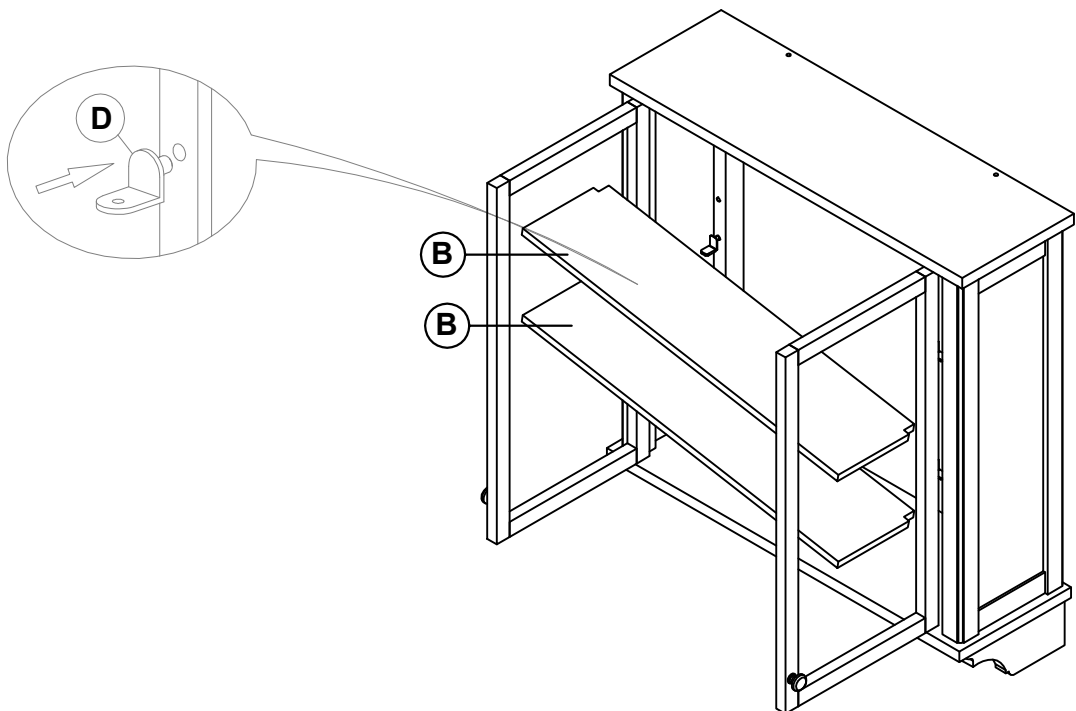

Step 4

Insert 8-Shelf Clips (D) in Holes on Side Frames at desired location. Place Shelves (B) on Shelf Clips (D).