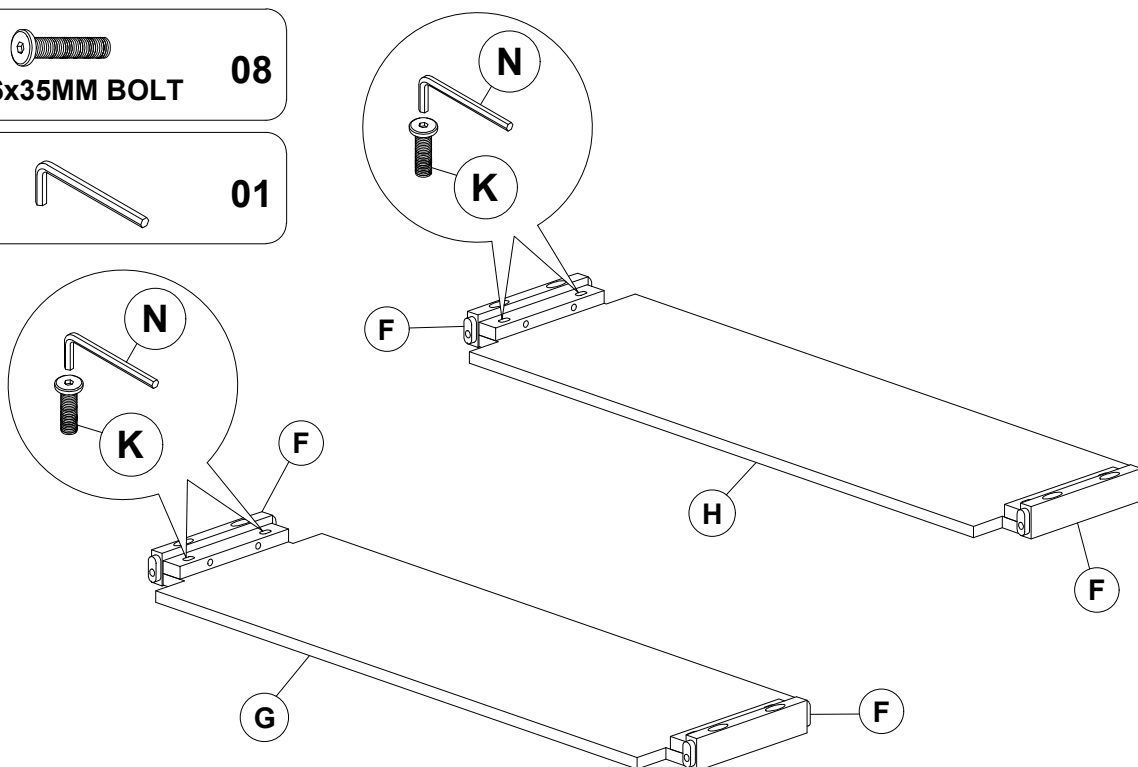

Step 01

K **08**
M6x35MM BOLT

N **01**