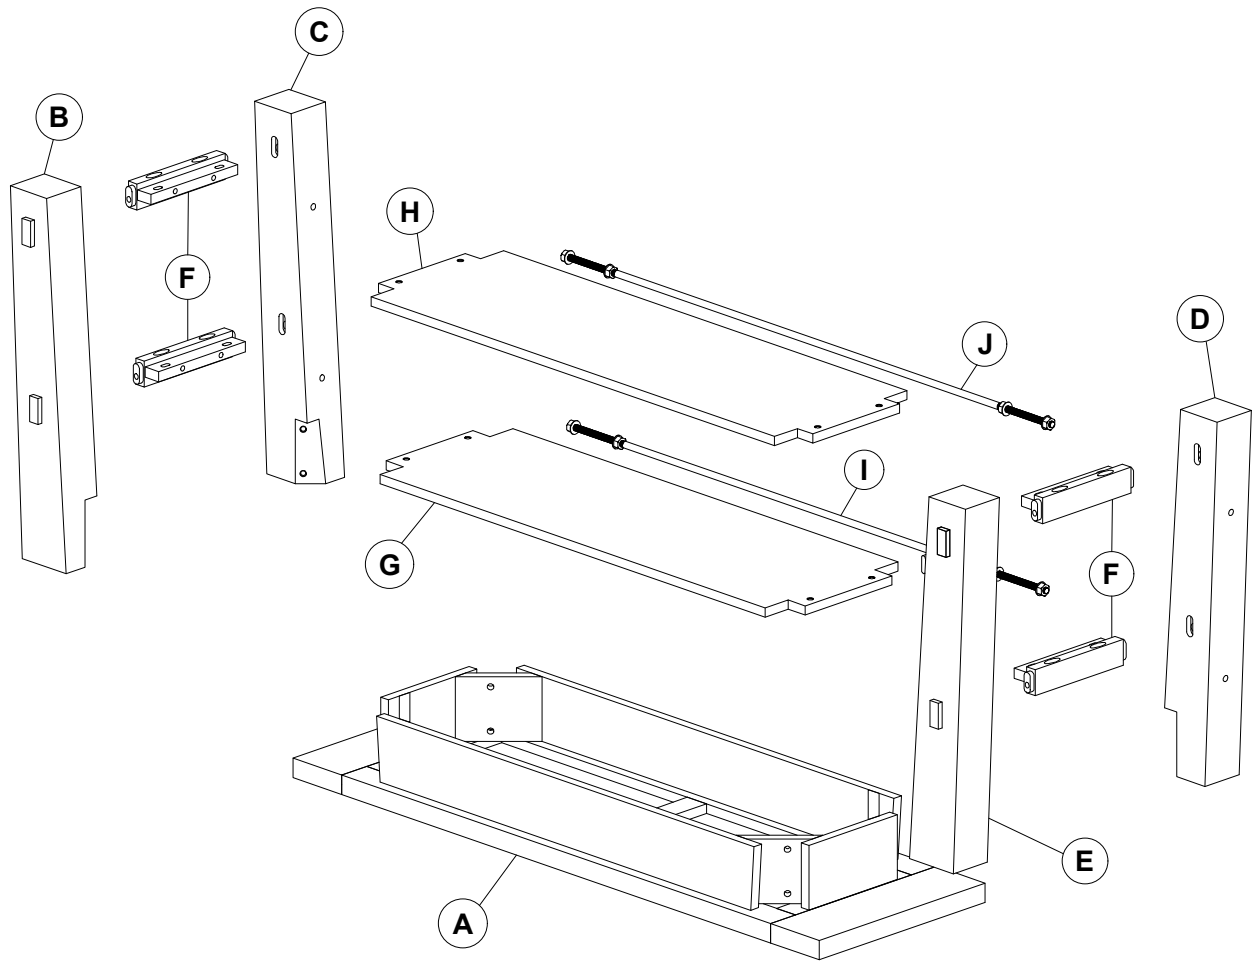

# Part list-Durango Console Table

**Identifying the hardware**-Identify the hardware using the illustrations below

**K**  **08**  
M6x35MM BOLT

**L**  **08**  
M6x45MM BOLT

**M**  **08**  
M6x60MM BOLT

**N**  **01**