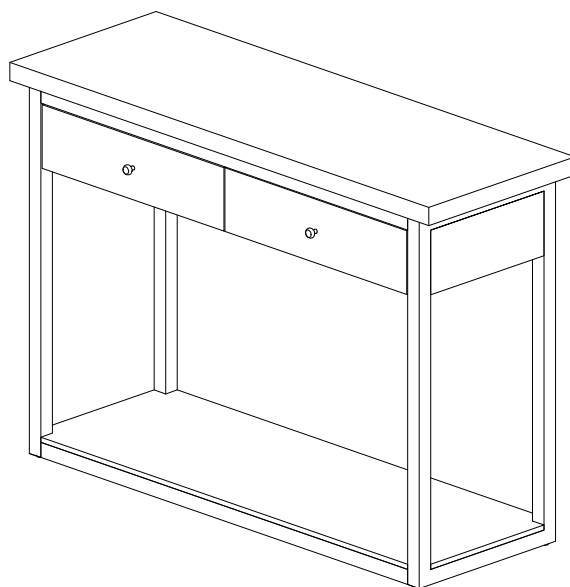

ASSEMBLY INSTRUCTION

CONSOLE TABLE

REPLACEMENT PARTS

Please do not contact the company purchased from as we can help you faster.
Order replacement parts and hardware at " www.alaterrefurniture.com "

- . Use of power tool to assemble this product will invalidate any claim and damage this product making it unsafe !!!
- . Please assemble on a clean soft surface to avoid damage.

www.alaterrefurniture.com

Part list-Claremont Console Table

Identifying the hardware-Identify the hardware using the illustrations below

E  **08**
M6x15MM BOLT

F  **16**
M6x35MM BOLT

G  **01**

H  **01**
Anti-tip bag