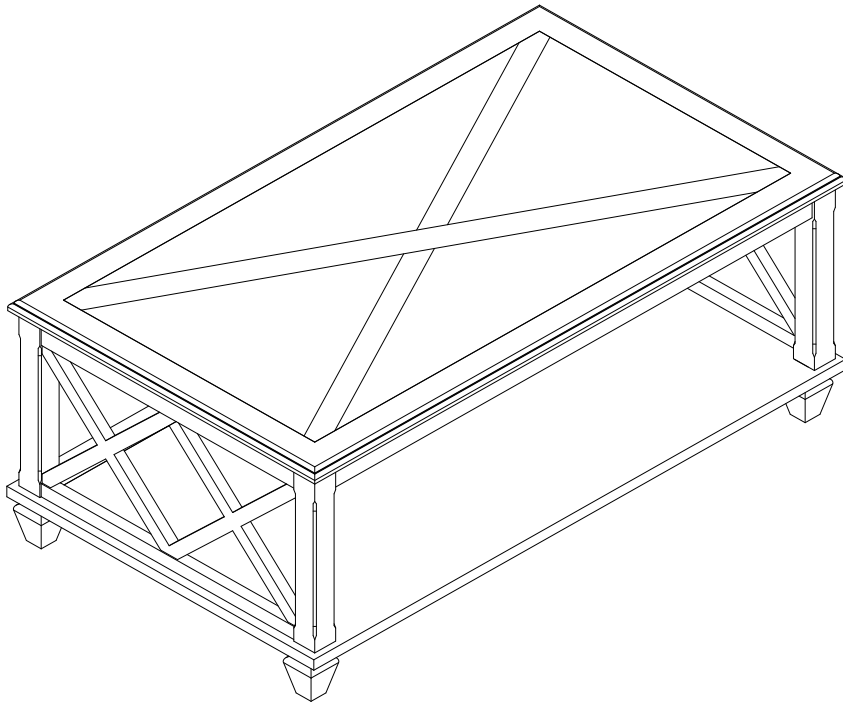

ASSEMBLY INSTRUCTIONS

26"x45" COFFEE TABLE

REPLACEMENT PARTS

Please do not contact the company purchased from as we can help you faster.

Order replacement parts and hardware at "boltonfurniture.com"

. Use of power tool to assemble this product will invalidate any claim and damage this product making it unsafe!!!

. Please assemble on a clean soft surface to avoid damage.

Tool Included

www.boltonfurniture.com

Part List-26"x45" Coffee Table

Identifying the hardware-Identify the hardware using the illustrations below.