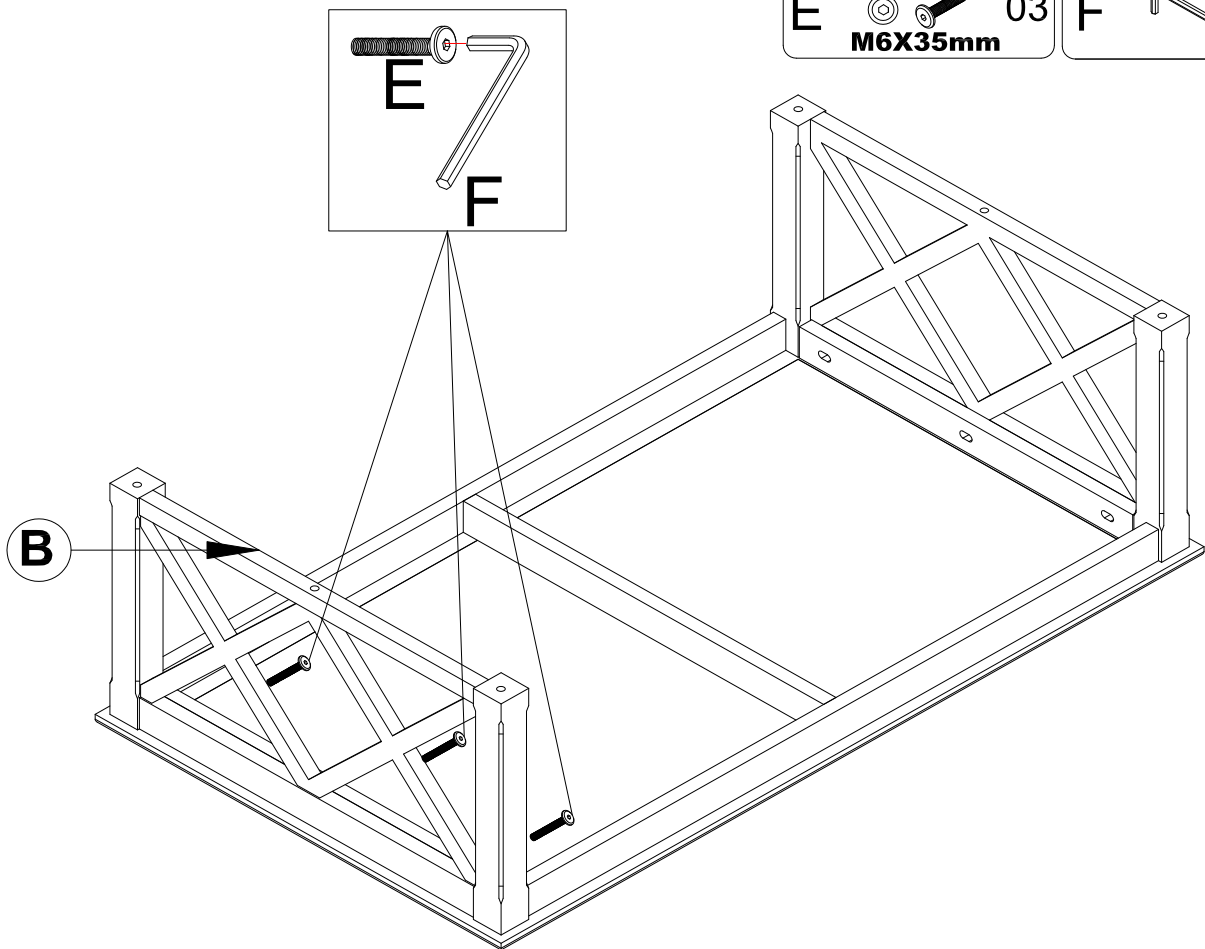

. Please assemble on a clean soft surface to avoid damage.

Tool Included

www.boltonfurniture.com

Part List-26"x45" Coffee Table

Identifying the hardware-Identify the hardware using the illustrations below.

www.boltonfurniture.com

STEP 1

E  03
M6X35mm

F  01

STEP 2

E  03
M6X35mm

F  01

STEP 3

E  **04**
M6X35mm

F  **01**

STEP 4