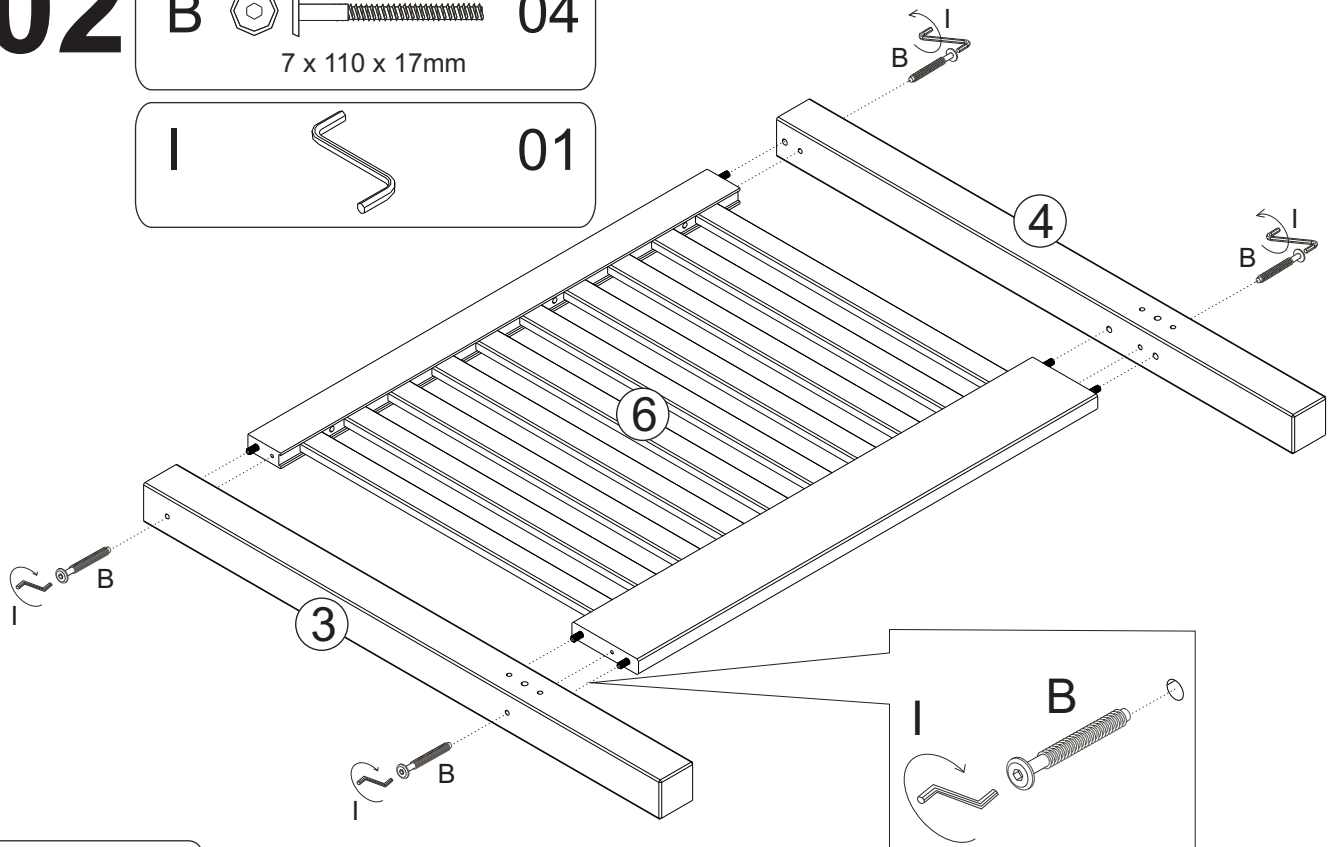

# Part List - Twin Barcelona Bed

**Identifying the Hardware**-Identify the hardware using the illustrations below.

# 02

B

7 x 110 x 17mm

04

I

01

# 03

**C**

7 x 80 x 13mm

**03****I****01**