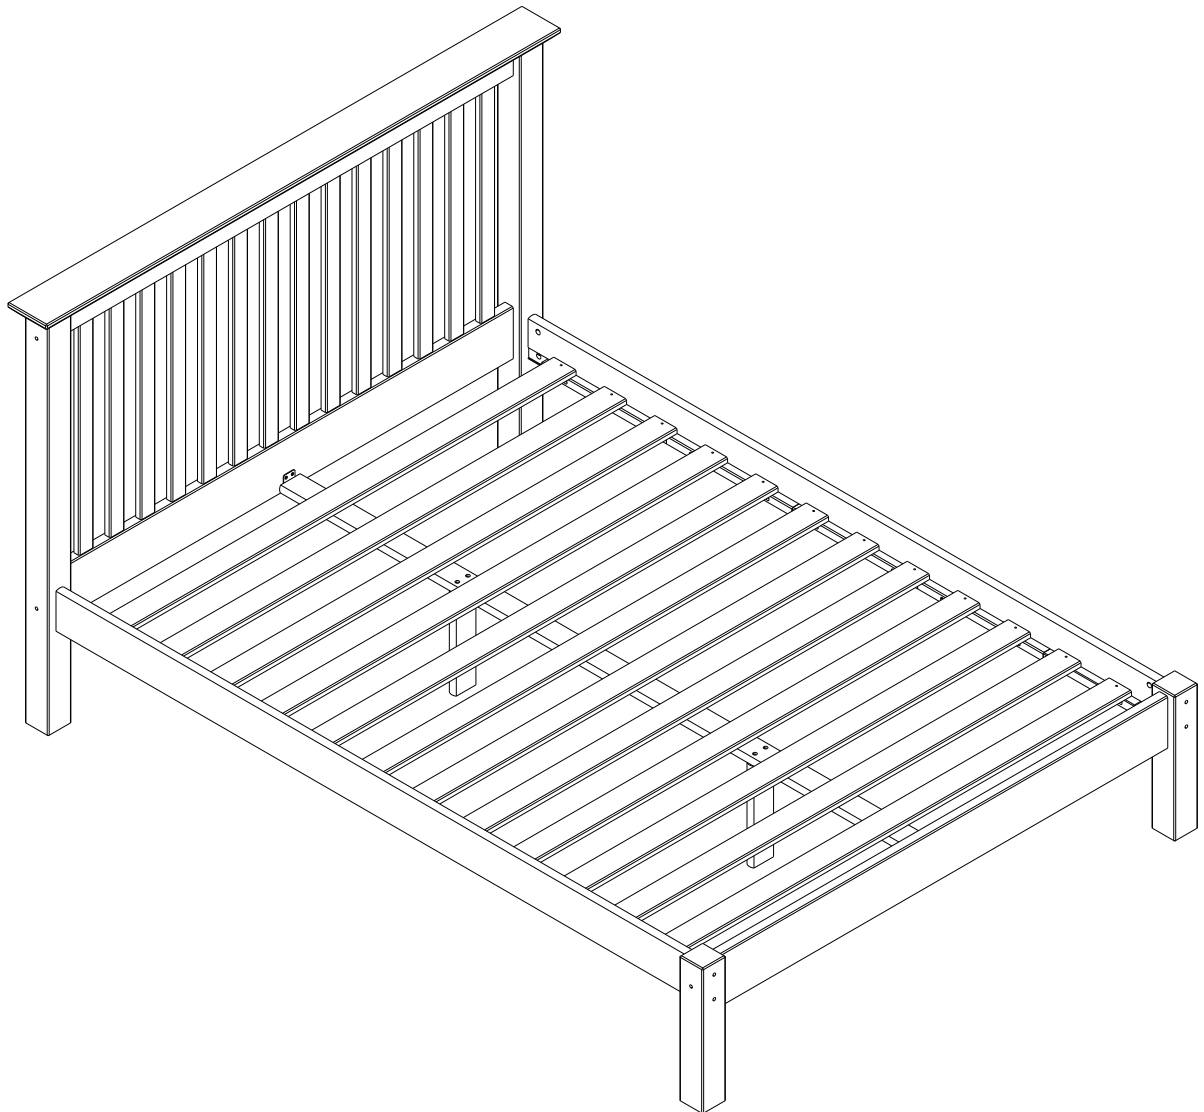

ASSEMBLY INSTRUCTIONS

FULL BARCELONA BED

REPLACEMENT PARTS

Please do not contact the company purchased from as we can help you faster.
Order replacement parts and hardware at "alaterrefurniture.com"

* Use of power tool to assemble this product will invalidate any claim and damage this product making it unsafe !!!
* Please assemble on a clean soft surface to avoid damage.

Tools Required

(Not included)

(Not included)

Part List - Full Barcelona Bed

Identifying the Hardware-Identify the hardware using the illustrations below.

<p>A   08 1/4 x 110 x 17mm</p>	<p>B   06 7 x 110 x 17mm</p>	<p>C   04 7 x 80 x 13mm</p>
<p>D  17 10X40</p>	<p>E  08 1/4</p>	<p>F  04 4,0 x 50</p>
<p>G  24 4,0 x 35</p>	<p>H  08 3,5 x 16</p>	<p>I  01</p>
<p>K  02 82mm</p>	<p>L  02</p>	

01

D

10X40

17

(Not included)

02

H

3,5 x 16

04

L

02

03

B  **04**
7 x 110 x 17mm

I  **01**

04

C  **04**
7 x 80 x 13mm