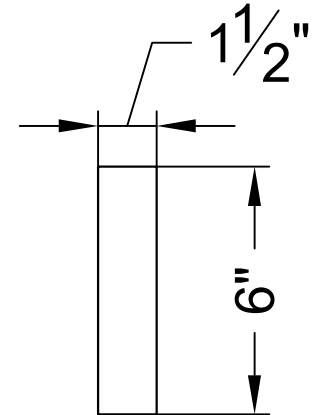

FRONT VIEW

SIDE VIEW

ANNP2471_ 40" COAT HOOK