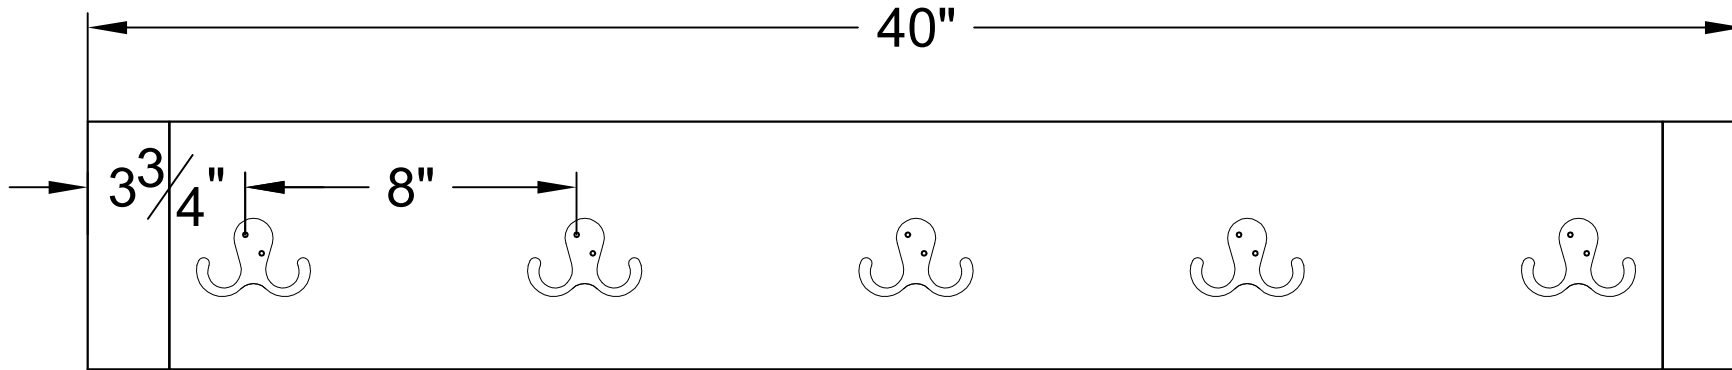

FRONT VIEW

SIDE VIEW

ANNP2471_ 40" COAT HOOK