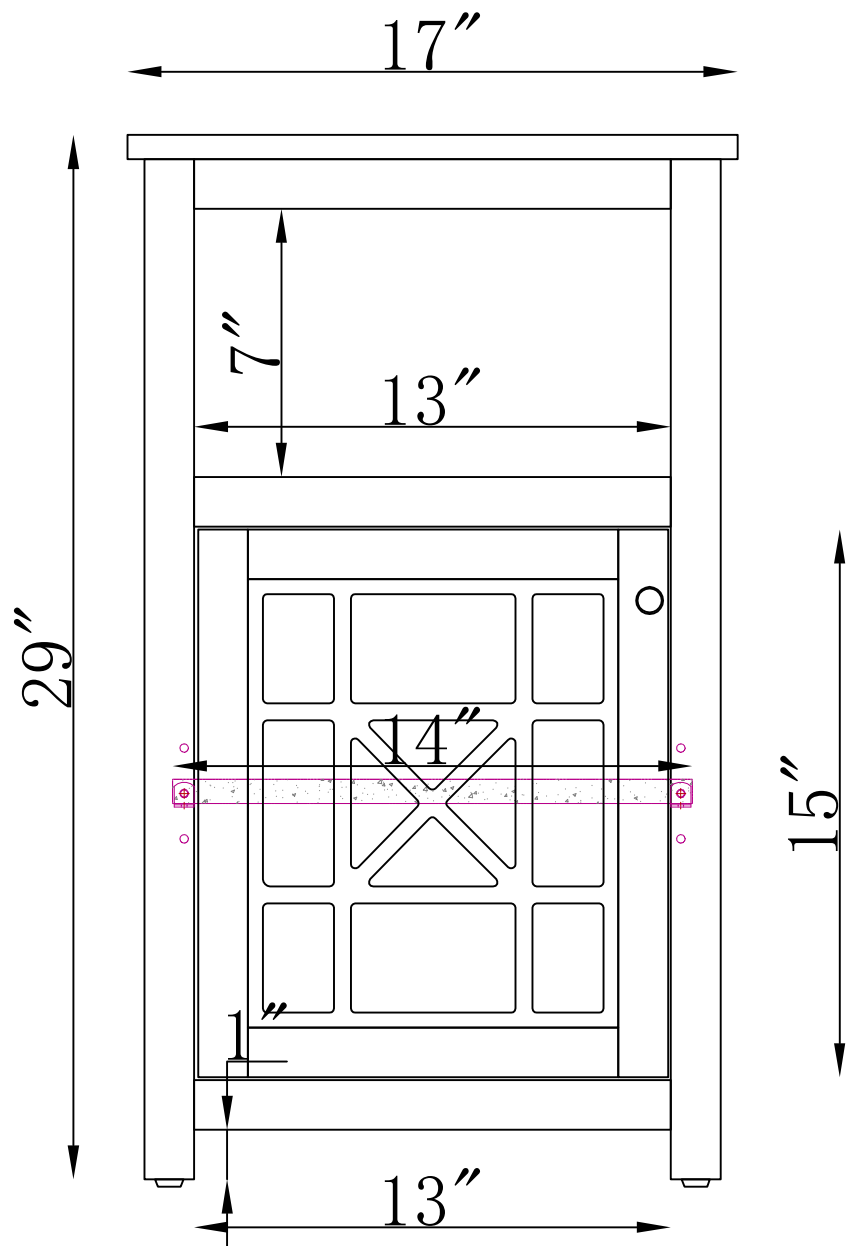

FRONT VIEW

SIDE VIEW

ANDE78WH BATH DELUXE STORAGE CABINET